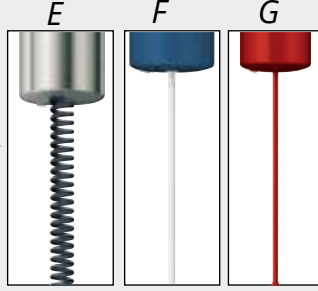

ONE YEAR LIMITED WARRANTY

**1 CHOOSE SHADE STYLE**  
Heavy duty, scratch resistant aluminum construction. 120V. On/off switch. *Note: Bulbs must be mounted at least 16" above flammable surfaces and at least 5" above non-combustible surfaces. All shades are non-removable. Please ask for color samples before ordering. Track Bar Shades are ready to be attached. Optional Track Bar (sold separately below) for more flexibility in placement of shades.*

**2 CHOOSE YOUR SHADE COLOR**  
Your choice of designer shade colors, or metallic finish shades are available for an upcharge.

**3 CHOOSE MOUNTING STYLE**  
Lamp cord available in your choice of Black or White.

- E — Retractable Mount:** Adjusts from 31" to 69 1/2" long, except **Track Bar Shades** adjust from 33 3/8" to 71 7/8" long.
- F — Cord Mount:** Available from 17" long to any length; please specify. For overall lengths from 30" to 71", a small upcharge applies for every 12" in length.
- G — Fixed Mount:** Available from 14" to 71" long, except **Track Bar Shades** available from 17" to 71" long. For overall lengths from 30" to 71", a small upcharge applies for every 12" in length.