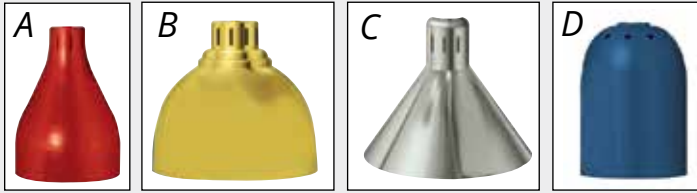

ONE YEAR LIMITED WARRANTY

**1 CHOOSE SHADE STYLE**  
Heavy duty, scratch resistant aluminum construction. 120V. On/off switch. *Note: Bulbs must be mounted at least 16" above flammable surfaces and at least 5" above non-combustible surfaces. All shades are non-removable. Please ask for color samples before ordering. Track Bar Shades are ready to be attached. Optional Track Bar (sold separately below) for more flexibility in placement of shades.*

**2 CHOOSE YOUR SHADE COLOR**  
Your choice of designer shade colors, or metallic finish shades are available for an upcharge.

**3 CHOOSE MOUNTING STYLE**  
Lamp cord available in your choice of Black or White.