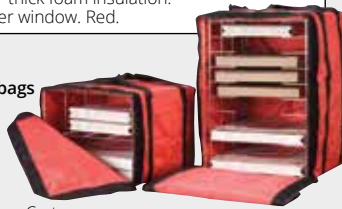

Insulated Delivery Bags

Nylon construction. 1" thick foam insulation. Velcro® closures. Order window. Red.

Pizza Bags

Heavy nylon construction. **Deluxe bags** have reinforced stitching and PVC foam insulation.

Model#	WxDxH	Wt.	Your Cost
STANDARD BAGS			
125-805	18"x18"x5"	2#	\$25.59
125-806	20"x20"x5"	2#	29.69
125-807	24"x24"x5"	3#	36.99
DELUXE BAGS			
125-808	18"x18"x5"	3#	25.39
125-809	20"x20"x5"	3#	30.79
DELUXE BAGS WITH WIRE RACK			
125-811	19"x19"x14"	4#	149.00
125-812	19"x19"x27"	6#	179.00