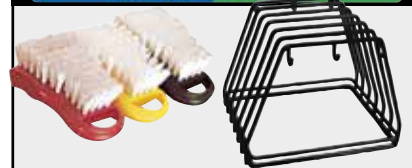

Value Series

Cutting Board Brushes and Rack

Cutting Board rack for 6 boards, featuring brush hooks and steel construction. Plastic cutting board brush, with choice of color.

Model#	Color	WxDxH	Your Cost
RACK			
628-879	Black	9"x10"x12"	$13.29
BRUSHES			
628-873	Black	6"x2 1/2"x2"	1.99
628-874	Brown	6"x2 1/2"x2"	2.09
628-876	Red	6"x2 1/2"x2"	1.99
628-875	Green	6"x2 1/2"x2"	2.09
628-877	White	6"x2 1/2"x2"	1.99