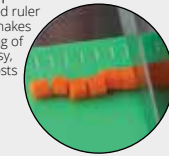

COLORED BOARD CHOICES

Rubber Cutting Boards

Won't crack, splinter, chip, swell, or absorb liquids and odors. Can be resurfaced by sanding. Reversible. NSF listed. Buff color. Custom sizes available by the square inch up to 48"x72".

Model#	WxD	Wt.	1-5	6+
1/2" THICKNESS				
158-003	12"x18"	5#	$59.99	$56.79
158-004	15"x20"	7#	69.99	65.99
158-005	18"x24"	10#	99.99	94.79
158-059	Custom Size		.49/sq.in.	
3/4" THICKNESS				
158-068	12"x18"	7#	95.99	89.99
158-069	15"x20"	10#	119.00	112.00
158-070	18"x24"	14#	149.00	139.00
158-071	Custom Size		.69/sq.in.	

Cut-N-Carry® Color Cutting Boards

Hook design for sanitary storage. Wall chart is laminated with English and Spanish instructions.

1. 1/2" thick
   - NSF stamped on board
   - Dishwasher and sanitizer safe
   - Withstands temperatures up to 185°F
2. Space saving hanging rack hooks easily onto virtually all wire shelving and is dishwasher safe. Cutting board mats (on page 142) can also hang on this rack.