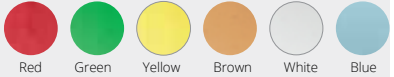

### Saf-T-Grip® Cutting Boards

White cutting boards have Blue, Green, Red or Yellow colored corners. Available in convenience packs which include all colors, including White for colored packs, and a laminated wall chart with English and Spanish instructions.

- 3/8" thick
- NSF listed
- Dishwasher safe

Model#	Description	Boards	WxD	Wt.	1-2	3+
<b>INDIVIDUAL BOARDS</b>						
792-152	Colored	1	9"x12"	1#	<b>\$13.49</b>	<b>\$12.09</b>
792-092	Colored	1	12"x18"	4#	<b>19.99</b>	<b>18.49</b>
792-093	Colored	1	15"x20"	6#	<b>28.49</b>	<b>25.59</b>
792-094	Colored	1	18"x24"	7#	<b>39.39</b>	<b>35.49</b>
792-153	White with Colored Corners	1	9"x12"	1#	<b>13.49</b>	<b>12.09</b>
792-155	White with Colored Corners	1	15"x20"	5#	<b>30.09</b>	<b>27.09</b>
<b>CONVENIENCE PACKS</b>						
792-096	Colored Pack	6	15"x20"	32#	<b>189.00</b>	<b>169.00</b>
792-097	Colored Pack	6	18"x24"	43#	<b>219.00</b>	<b>199.00</b>
792-154	White With Colored Corners Pack	4	9"x12"	6#	<b>48.79</b>	<b>43.89</b>
792-156	White With Colored Corners Pack	4	15"x20"	20#	<b>98.99</b>	<b>89.99</b>

#### COLORED CORNER CHOICES

#### COLORED BOARD CHOICES