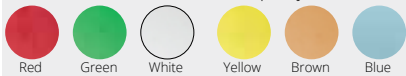

Model#	Thickness	Your Cost
WHITE CUTTING BOARDS		
373-050	1/2"	CALL
373-051	3/4"	CALL
373-052	1"	CALL
COLOR CUTTING BOARD		
373-067	1/2"	CALL