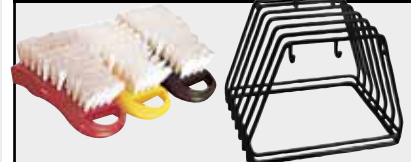

Value Series

Cutting Board Brushes and Rack

Cutting Board rack for 6 boards, featuring brush hooks and steel construction. Plastic cutting board brush, with choice of color.

Model#	Color	WxDxH	Your Cost
RACK			
628-879	Black	9"x10"x12"	$9.99
BRUSHES			
628-873	Black	6"x2 1/2"x2"	1.99
628-874	Brown	6"x2 1/2"x2"	1.99
628-876	Red	6"x2 1/2"x2"	1.99
628-875	Green	6"x2 1/2"x2"	1.99
628-877	White	6"x2 1/2"x2"	1.99