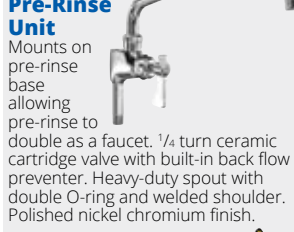

Model#	Your Cost
821-058	\$189.

Value Series

Spray Valve
Uses only 1.42 GPM at 60 PSI. Handle included.

Model#	Your Cost
821-042	\$35.69

K&S

Stainless Steel Enclosed Hose Reel
Multi-fit bracket for wall ceiling or under counter mounting. Retracts automatically. 30' of heavy-duty blue hose.

Model#	Your Cost
780-B94	\$48.29

Backsplash Mount

8" center wall mounted. Standard 18" riser. Shown with the option of add on faucet.

Model#	Description	Your Cost
821-035	Pre-Rinse Unit with 12" Add On Faucet	\$387.00
821-036	Pre-Rinse Unit Only	289.00
821-034	Replacement Spring	42.99

Value Series

Backsplash Mount Pre-Rinse
Complete with goose neck spring and spray nozzle. 2" flanges with built-in check valves. 6" adjustable wall bracket. Finger hook. 8" on center. **Model #821-038** includes 12" swing nozzle.

Model#	Description	Your Cost
821-039	Pre-Rinse Unit	\$194.00
821-038	12" Pre-Rinse Unit With 12" Add On Faucet	226.00
821-037	Replacement Spring	33.99

Add-On Faucets for Pre-Rinse Unit

Mounts on pre-rinse base allowing pre-rinse to double as a faucet. 1/4 turn ceramic cartridge valve with built-in back flow preventer. Heavy-duty spout with double O-ring and welded shoulder. Polished nickel chromium finish.