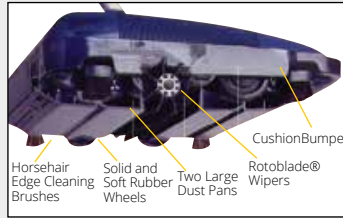

Deluxe Sweepers

by Hoky

Self-cleaning rotorblades designed to work on commercial carpet as well as hard floors, and will not allow strings to wrap around. Lightweight. Sturdy aluminum handle with easy height adjustment.