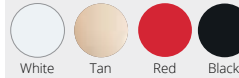

Sold only by the case of six. Priced by the each.

**FREE SAMPLES**

Model#	Description	Your Cost
074-058	7"x7" Square Plate	\$6.99
074-059	9"x9" Square Plate	10.59
074-060	11 1/2"x11 1/2" Square Plate	14.49
074-061	13"x13" Square Plate	19.39
074-062	6 1/2"x6 1/2" (22 oz.) Square Bowl	6.99
074-063	8 3/4"x8 3/4" (40 oz.) Square Bowl	10.59
074-064	6 3/8" Round Plate	4.99
074-065	8 1/4" Round Plate	8.19
074-066	10" Round Plate	11.79
074-067	11 7/8" Round Plate	16.49

Not all colors are available on all models. Call for details.

**Value Series**

**Melamine Dinnerware**

Gloss finish resists chipping, scratching and staining. NSF listed. Sold only by the case of one dozen, priced by the each.