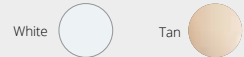

Model#	Description	Case Pack	Your Cost
269-502	8 oz. Bouillon Cup	4 dz.	\$2.29
<b>BOWLS</b>			
269-504	4 1/2" (4 3/4 oz.) Fruit	4 dz.	1.49
269-505	5 1/8" (10 oz.) Nappie	4 dz.	1.89
269-506	5 1/2" (12 1/2 oz.) Nappie	4 dz.	2.09
269-507	5 1/2" (14 oz.) Nappie	4 dz.	2.29
269-508	5 7/8" (10 oz.) Grapefruit	4 dz.	2.29
<b>PLATES AND PLATTERS</b>			
269-509	6 1/2" Pie Plate	4 dz.	2.09
269-510	7 1/4" Sandwich Plate	4 dz.	2.39
269-511	9" Dinner Plate	4 dz.	3.19
269-512	10" Dinner Plate	4 dz.	4.29
269-514	12"x9" Oval Platter	4 dz.	4.39
269-513	13 1/2"x9 3/4" Oval Platter	4 dz.	6.39

Not all colors are available on all models. Call for details.

**Value Series**

**Melamine Dinnerware**

Gloss finish resists chipping, scratching and staining. NSF listed. Sold only by the case of one dozen, priced by the each.