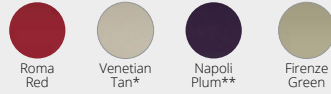

* Not available for #269-412

#269-407, #269-411, #269-413, #269-416, #269-426 also available in: