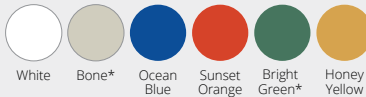

FOUR YEAR WARRANTY AGAINST BREAKAGE

#269-418 available in Bone only, #269-423 in White only, #269-424 in White and Bone only