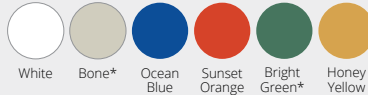

FOUR YEAR WARRANTY AGAINST BREAKAGE

#269-418 available in Bone only, #269-423 in White only, #269-424 in White and Bone only