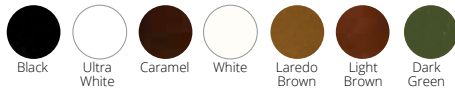

Ovenware & Mugs

Add visual appeal and profit to your tables. Lead free. Microwave safe, ovenproof and fully vitrified china. Made with American labor and materials. Specify color from standard or special order colors indicated below. Same color inside and out. *~Made In The USA~*

STANDARD COLORS