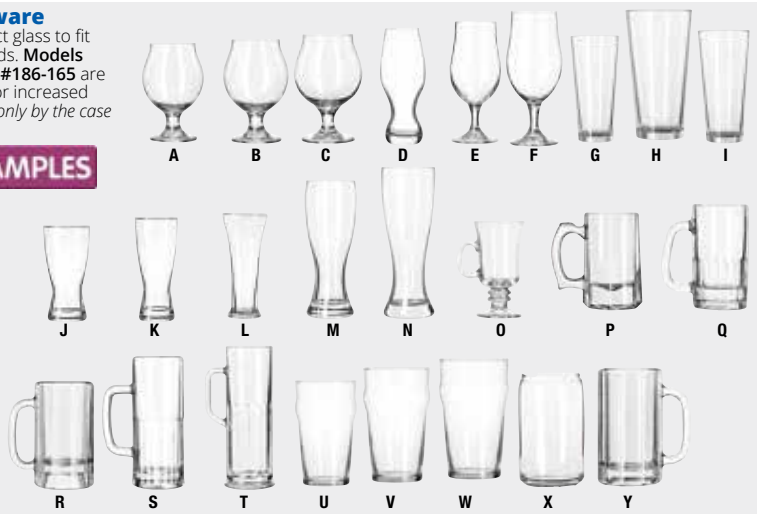

Safedge® Guarantee:

Applies to one-piece stemware

Sheer Rim® D.T.E. Lifetime Guarantee:

Applies to Sheer Rim and Dura-Temp Edge glassware

Safedge® Rim Only Safedge® Rim & Foot Sheer Rim® D.T.E. Rim Only

Glass Barware

Stackable Barware

Internal stacking shelf for maximum storage space. *Sold only by the case of 2 dz.*

FREE SAMPLES

| Model# | Description | Your Cost |
|---------|----------------------|------------|
| 07K-117 | 7 oz. Rocks | \$58.79/cs |
| 07K-118 | 9 oz. Rocks | 62.89/cs |
| 07K-119 | 12 oz. Old Fashioned | 57.69/cs |
| 07K-120 | 10 oz. Hi-Ball | 57.99/cs |
| 07K-121 | 14 oz. Mixing | 66.49/cs |
| 07K-122 | 16 oz. Mixing | 69.69/cs |
| 07K-123 | 20 oz. Mixing | 75.39/cs |
| 07K-124 | 22 oz. Mixing | 77.59/cs |
| 07K-125 | 12 oz. Beverage | 61.39/cs |