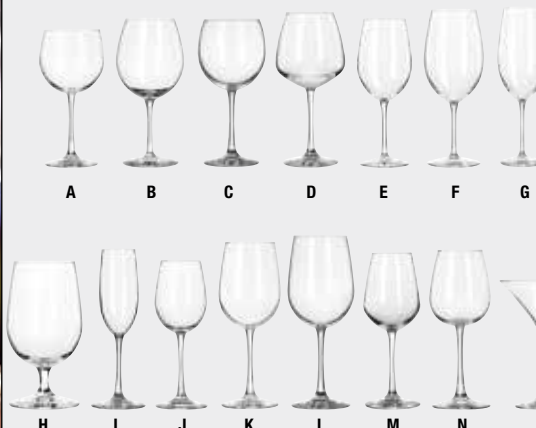

Libbey Glassware

R Safedge®
Rim Only

RF Safedge®
Rim & Foot

R Sheer Rim® D.T.E.
Rim Only

Embassy
Sold only in case
packs shown.

RF FREE SAMPLES

Model#	Description	Case Pack	Your Cost
A 186-151	10½ oz. Banquet Goblet	2 dz.	\$86.99/cs
B 186-152	11½ oz. Goblet	2 dz.	87.29/cs
C 186-153	6 oz. Flute	1 dz.	43.69/cs
D 186-154	9½ oz. Martini	1 dz.	46.09/cs
E 186-155	8½ oz. Wine	2 dz.	87.29/cs
F 186-156	16¼ oz. Iced Tea	3 dz.	129.00/cs
G 186-157	11½ oz. Brandy	2 dz.	77.69/cs
H 186-158	12 oz. Beer	2 dz.	86.99/cs
I 186-159	7½ oz. Cocktail	1 dz.	43.69/cs
J 186-160	16 oz. Tall Iced Tea	3 dz.	149.00/cs
K 07K-064	4½ oz. Champagne	3 dz.	119.00/cs
L 07K-065	5½ oz. Champagne	3 dz.	139.00/cs
M 07K-066	13¼ oz. Poco Grande	1 dz.	67.59/cs
N 07K-067	10½ oz. Wine	3 dz.	119.00/cs
O 07K-068	8½ oz. Tall Wine	2 dz.	87.89/cs
P 07K-081	19¼ oz. Sangria/Beer	1 dz.	69.49/cs
Q 07K-069	3 oz. Mini Martini	1 dz.	47.89/cs

FREE SAMPLES

Vina

Attractively contoured shapes incorporate style and versatility for an upscale look. *Sold only by the case of 1 dz.*

R

Model#	Description	Your Cost
A 07K-017	16 oz. Balloon	\$50.49/cs
B 07K-018	18 oz. Balloon	59.89/cs
C 186-237	18¾ oz. Balloon	57.29/cs
D 07K-019	18¼ oz. Diamond Balloon	47.39/cs
E 07K-021	12 oz. Wine	51.89/cs
F 07K-022	18 oz. Wine	51.89/cs
G 07K-023	22 oz. Wine	45.00/cs
H 186-243	16 oz. Goblet	49.49/cs
I 186-241	8 oz. Flute	49.49/cs
J 07K-024	10¼ oz. Tall Wine	51.89/cs
K 186-239	16 oz. Tall Wine	49.49/cs
L 186-240	18½ oz. Tall Wine	49.49/cs
M 07K-020	12½ oz. Diamond Tall	55.09/cs
N 186-242	12¾ oz. Wine Taster	49.49/cs
O 186-244	8 oz. Martini	49.49/cs

FREE SAMPLES

Cosmopolitan

Contemporary presentation. Also great for appetizers and desserts. *Sold only by the case of 1 dz.*

RF

Model#	Description	Your Cost
A 186-251	14 oz. Double Old Fashioned	\$29.89/cs
B 07K-082	10 oz. Wine	29.69/cs
C 07K-083	14 oz. Beverage	30.09/cs
D 186-250	8½ oz. Cosmopolitan	25.09/cs