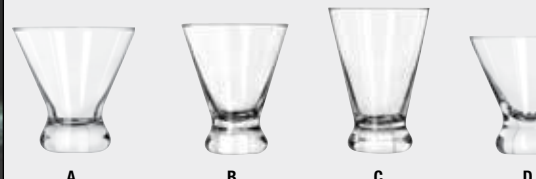

Libbey Glassware

R Safedge®
Rim Only

RF Safedge®
Rim & Foot

R Sheer Rim® D.T.E.
Rim Only

Embassy
Sold only in case
packs shown.

RF FREE SAMPLES

Model#	Description	Case Pack	Your Cost
A 186-151	10½ oz. Banquet Goblet	2 dz.	\$86.99/cs
B 186-152	11½ oz. Goblet	2 dz.	87.29/cs
C 186-153	6 oz. Flute	1 dz.	43.69/cs
D 186-154	9½ oz. Martini	1 dz.	46.09/cs
E 186-155	8½ oz. Wine	2 dz.	87.29/cs
F 186-156	16¼ oz. Iced Tea	3 dz.	129.00/cs
G 186-157	11½ oz. Brandy	2 dz.	77.69/cs
H 186-158	12 oz. Beer	2 dz.	86.99/cs
I 186-159	7½ oz. Cocktail	1 dz.	43.69/cs
J 186-160	16 oz. Tall Iced Tea	3 dz.	149.00/cs
K 07K-064	4½ oz. Champagne	3 dz.	119.00/cs
L 07K-065	5½ oz. Champagne	3 dz.	139.00/cs
M 07K-066	13¼ oz. Poco Grande	1 dz.	67.59/cs
N 07K-067	10½ oz. Wine	3 dz.	119.00/cs
O 07K-068	8½ oz. Tall Wine	2 dz.	87.89/cs
P 07K-081	19¼ oz. Sangria/Beer	1 dz.	69.49/cs
Q 07K-069	3 oz. Mini Martini	1 dz.	47.89/cs

FREE SAMPLES

Vina

Attractively contoured shapes incorporate style and versatility for an upscale look. *Sold only by the case of 1 dz.*

R

Model#	Description	Your Cost
A 07K-017	16 oz. Balloon	\$50.49/cs
B 07K-018	18 oz. Balloon	59.89/cs
C 186-237	18¾ oz. Balloon	57.29/cs
D 07K-019	18¼ oz. Diamond Balloon	47.39/cs
E 07K-021	12 oz. Wine	51.89/cs
F 07K-022	18 oz. Wine	51.89/cs
G 07K-023	22 oz. Wine	45.00/cs
H 186-243	16 oz. Goblet	49.49/cs
I 186-241	8 oz. Flute	49.49/cs
J 07K-024	10¼ oz. Tall Wine	51.89/cs
K 186-239	16 oz. Tall Wine	49.49/cs
L 186-240	18½ oz. Tall Wine	49.49/cs
M 07K-020	12½ oz. Diamond Tall	55.09/cs
N 186-242	12¾ oz. Wine Taster	49.49/cs
O 186-244	8 oz. Martini	49.49/cs

FREE SAMPLES

Cosmopolitan

Contemporary presentation. Also great for appetizers and desserts. *Sold only by the case of 1 dz.*

RF

Model#	Description	Your Cost
A 186-251	14 oz. Double Old Fashioned	\$29.89/cs
B 07K-082	10 oz. Wine	29.69/cs
C 07K-083	14 oz. Beverage	30.09/cs
D 186-250	8½ oz. Cosmopolitan	25.09/cs