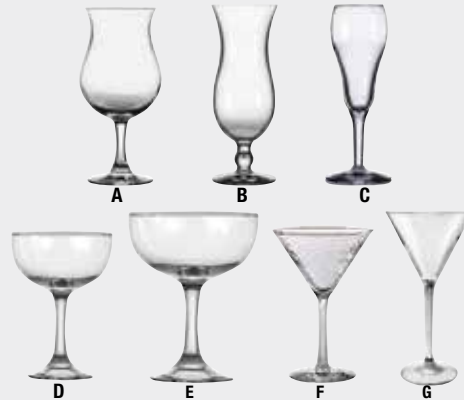

anchor Glassware | **Sure Guard™ Guarantee**

Florentine™
Beautiful styling for elegant presentation.
Sold only by the case of 2 dz.

FREE SAMPLES

Model#	Description	Your Cost
A 186-067	8½ oz. Wine	\$97.09/cs
B 186-068	11 oz. Wine	97.09/cs
C 186-069	13 oz. Red Wine	94.99/cs
D 186-028	6 oz. Flute	98.99/cs

Specialty Stemware
Beautiful curves complement any table. *Denotes Rim Tempered (glassware has increased resistance to breakage). *Sold only in case packs shown.*

FREE SAMPLES

Model#	Description	Case Pack	Your Cost
A 186-030	13½ oz. Poco*	1 dz.	\$48.99/cs
B 186-031	15 oz. Hurricane*	1 dz.	56.99/cs
C 186-140	9 oz. Champagne	1 dz.	59.99/cs
D 186-010	14 oz. Margarita	1 dz.	66.49/cs
E 186-011	16¾ oz. Margarita	1 dz.	68.59/cs
F 186-298	8¼ oz. Martini	6 ea.	28.99/cs
G 362-095	10½ oz. Martini	1 dz.	54.99/cs

Excellency® Stemware

Durable stemware for high volume. *Sold only by the case of 3 dz.*

FREE SAMPLES

Model#	Description	Your Cost
A 186-058	7 oz. Footed Rocks	\$129./cs
B 186-059	8 oz. Footed Hi-Ball	119./cs
C 362-042	6½ oz. Wine-Short	119./cs
D 186-061	8½ oz. Wine-Short	119./cs
E 362-001	6½ oz. Wine	119./cs
F 362-080	8½ oz. Wine	129./cs
G 186-062	8½ oz. White Wine	119./cs
H 186-064	10 oz. Pilsner	111./cs
I 362-013	12 oz. Pilsner	129./cs
J 362-043	10½ oz. Goblet	129./cs
K 186-065	12 oz. Goblet	129./cs