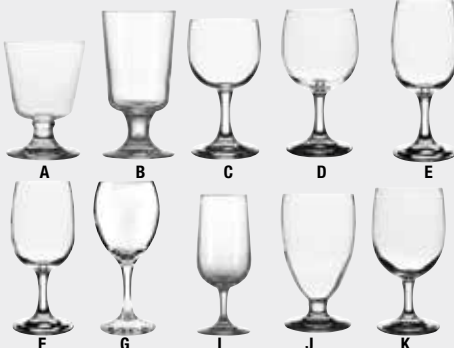

Specialty Stemware
Beautiful curves complement any table. *Denotes Rim Tempered (glassware has increased resistance to breakage). *Sold only in case packs shown.*

FREE SAMPLES

Model#	Description	Case Pack	Your Cost
A 186-030	13½ oz. Poco*	1 dz.	\$48.99/cs
B 186-031	15 oz. Hurricane*	1 dz.	56.99/cs
C 186-140	9 oz. Champagne	1 dz.	59.99/cs
D 186-010	14 oz. Margarita	1 dz.	66.49/cs
E 186-011	16¾ oz. Margarita	1 dz.	68.59/cs
F 186-298	8¼ oz. Martini	6 ea.	28.99/cs
G 362-095	10½ oz. Martini	1 dz.	54.99/cs

Grand Wine

Value priced collection features the most popular shapes and capacities. *Sold only by the case of 1 dz.*

FREE SAMPLES

Model#	Description	Your Cost
A 186-280	11 oz. Wine	\$31.69/cs
B 186-281	13 oz. Wine	29.99/cs

Excellency® Stemware

Durable stemware for high volume. *Sold only by the case of 3 dz.*

FREE SAMPLES

Model#	Description	Your Cost
A 186-058	7 oz. Footed Rocks	\$129./cs
B 186-059	8 oz. Footed Hi-Ball	119./cs
C 362-042	6½ oz. Wine-Short	119./cs
D 186-061	8½ oz. Wine-Short	119./cs
E 362-001	6½ oz. Wine	119./cs
F 362-080	8½ oz. Wine	129./cs
G 186-062	8½ oz. White Wine	119./cs
H 186-064	10 oz. Pilsner	111./cs
I 362-013	12 oz. Pilsner	129./cs
J 362-043	10½ oz. Goblet	129./cs
K 186-065	12 oz. Goblet	129./cs