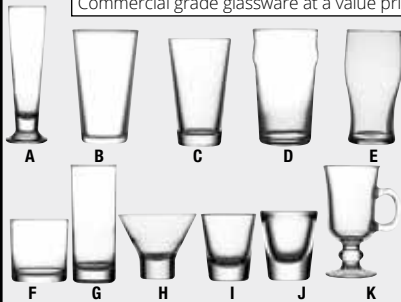

Value Series

Value Series Glassware

Commercial grade glassware at a value price point! Priced and sold by the case. No quantity price breaks.