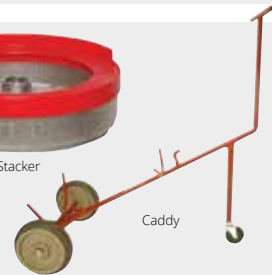

Caddy

True® Back Bar Storage Coolers

THREE YEAR PARTS AND LABOR, FIVE YEAR COMPRESSOR WARRANTY

FREE SHIPPING

Interior includes fluorescent lighting on solid door models and LED lighting on glass door models. Two shelves per door. 120V.

- Interior: Stainless steel floor and galvanized steel walls
- Exterior: Black vinyl or Stainless steel
- Holds at +33°F to +38°F
- Self-closing swing doors