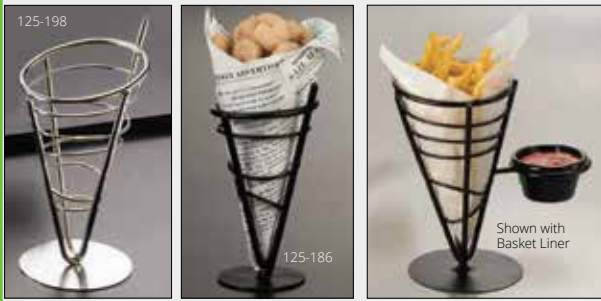

Wire Serving Baskets

Conical Serving Baskets and Inserts

Model#	Description	Size	1-11	12+
STAINLESS STEEL				
125-198	Large	5"Diam.x9"H	\$15.79	\$14.49
BLACK WROUGHT IRON				
125-662	Small	3 3/8"Diam.x6 1/4"H	6.79	6.19
125-664	Medium	3 3/4"Diam.x7 1/4"H	6.89	6.29
125-186	Large	5"Diam.x9"H	9.49	8.59
125-199	Large with Ramekin Holder*	5"Diam.x9"H	11.59	10.49
CONICAL SHAPED BASKET LINERS				
125-188	250 per pack	7"Wx6"D	1-23 22.99/pk	24+ 20.79/pk

*Does not include ramekin

Round Wire Baskets

Round baskets available in Black or Stainless steel. 2"H.
• Wire construction
• Stackable

Model#	Diam.	Your Cost	Model#	Diam.	Your Cost
BLACK			STAINLESS STEEL		
125-226	8"	\$5.59	125-229	8"	6.79
125-227	10"	5.79	125-230	10"	8.49
125-228	12"	6.49	125-231	12"	10.59

Sauce Cups

Hammered stainless steel finish. Sold only by the dozen. Priced by the each. Coordinate with hammered fry cups on page 260.

Model#	Capacity	12	24+
125-744	1 1/2 oz.	\$1.89	\$1.69
125-222	2 oz.	2.69	2.29
125-745	4 oz.	3.49	2.99