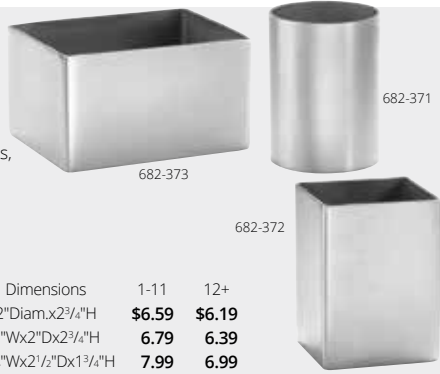

Value Series

Taco Trays
Holders can be inverted to add another serving slot. Stainless steel construction. Ideal for tacos, but can also be used to dress hot dogs. 4"Dx2"H.

Model#	Compartments	Width	Your Cost
481-099	1-2	5"	\$3.59
481-100	2-3	8"	5.09
481-101	4-5	14 1/2"	7.59

CARLISLE

Aztec Tortilla Servers
Design works well in Mexican or Tex-Mex restaurants. Thick-walled polypropylene construction keeps tortillas warm for table service. Microwaveable, dishwasher safe, and stackable. Available in Terra Cotta or Black. Please specify.

Model#	Diam.	Your Cost
269-C49	8"	\$14.59
269-C50	12"	22.99

Stainless Steel Sugar Packet Holders

Stainless steel construction with brushed finish. Hold stick-style sugar packets, except for #682-373 holds standard rectangular sugar packets.