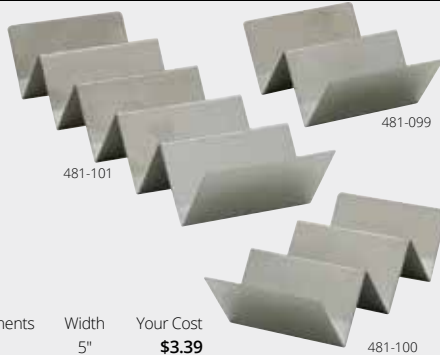

Taco Holders
Versatile holders can be inverted to add another serving slot. Brushed stainless steel construction. **Standard sizes** ideal for tacos. **Mini sizes** great for small food items, such as appetizers or desserts.

Model#	Compartments	Width	Your Cost	Model#	Compartments	Width	Your Cost
STANDARD SIZES—4"DX2"H				MINI SIZES—2"DX1"H			
125-273	1-2	4"	\$5.29	125-293	1-2	2"	\$2.99
125-274	2-3	8"	6.89	125-294	2-3	4"	4.19
125-275	4-5	13 1/4"	10.39	125-295	4-5	6 5/8"	5.59

Value Series

Taco Trays
Holders can be inverted to add another serving slot. Stainless steel construction. Ideal for tacos, but can also be used to dress hot dogs. 4"Dx2"H.

Model#	Compartments	Width	Your Cost
481-099	1-2	5"	\$3.39
481-100	2-3	8"	4.79
481-101	4-5	14 1/2"	7.19

CARLISLE

Aztec Tortilla Servers

Design works well in Mexican or Tex-Mex restaurants. Thick-walled polypropylene construction keeps tortillas warm for table service. Microwaveable, dishwasher safe, and stackable. Available in Terra Cotta or Black. Please specify.