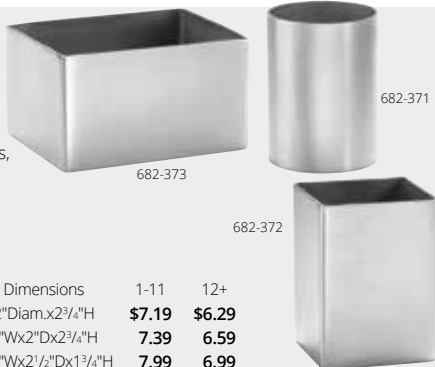

Value Series

Taco Trays
Holders can be inverted to add another serving slot. Stainless steel construction. Ideal for tacos, but can also be used to dress hot dogs. 4"Dx2"H.

Model#	Compartments	Width	Your Cost
481-099	1-2	5"	\$3.39
481-100	2-3	8"	4.79
481-101	4-5	14 1/2"	7.19

CARLISLE

Aztec Tortilla Servers

Design works well in Mexican or Tex-Mex restaurants. Thick-walled polypropylene construction keeps tortillas warm for table service. Microwaveable, dishwasher safe, and stackable. Available in Terra Cotta or Black. Please specify.

Model#	Diam.	Your Cost
269-C49	8"	\$13.29
269-C50	12"	23.19

Stainless Steel Sugar Packet Holders

Stainless steel construction with brushed finish. Hold stick-style sugar packets, except for #682-373 holds standard rectangular sugar packets.