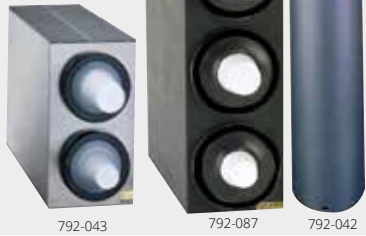

**Cup Dispenser & Cabinets**

Dispenser #792-042 accommodates 8 oz. to 46 oz. paper, plastic or foam cups with 2<sup>7</sup>/<sub>8</sub>" to 4<sup>1</sup>/<sub>2</sub>" rim diameter. Mounts in countertops horizontally, vertically or angled. 6<sup>7</sup>/<sub>8</sub>" plastic ring bezel. 5<sup>1</sup>/<sub>16</sub>" hole cutout. Patented gasket design protects even foam cups from rim damage. High impact plastic construction. Cabinets include the #792-042 plastic drop-in dispenser and allow for placement flexibility in high volume areas.

Model#	Holes	Ht.	Wt.	Your Cost
<b>DROP IN COUNTER DISPENSER</b>				
792-042	—	23 <sup>1</sup> / <sub>2</sub> "	4#	\$64.39
<b>STAINLESS STEEL CABINETS-8"Wx24"D</b>				
792-043	2 High	16"	21#	399.00
792-044	3 High	24 <sup>1</sup> / <sub>4</sub> "	30#	509.00
792-045	4 High	30 <sup>1</sup> / <sub>4</sub> "	38#	639.00
<b>BLACK POLYSTYRENE CABINETS-7<sup>3</sup>/<sub>4</sub>"Wx23<sup>3</sup>/<sub>4</sub>"D</b>				
792-085	1 High	7 <sup>3</sup> / <sub>4</sub> "	9#	199.00
792-086	2 High	15 <sup>1</sup> / <sub>8</sub> "	17#	289.00
792-087	3 High	22 <sup>3</sup> / <sub>8</sub> "	23#	379.00