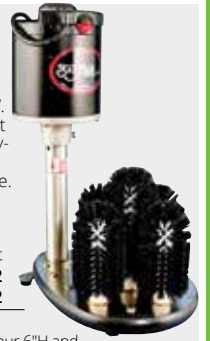

Shelf Liner/ Matting

Mesh pattern allows for thorough drainage, providing safe alternative to bar towel drying. Please specify Black or Clear. Roll is 24"Wx40"L.

| Model# | By The Roll | By The Foot |
|---------|----------------|---------------|
| 373-053 | \$58.89 | \$3.09 |

Bar Maid Electric Glass Washers

Stainless steel construction with bronze bearings. Fits standard bar sinks with no special plumbing. 1/3 HP. Includes four 6"H brushes and one 7 1/2"H brush. 120V. 12 1/2"Wx8"D. **Upright unit** has an enclosed motor that sits above the water. **Submersible unit** has a partially-submerged, sealed motor to decrease noise, help maintain warm water temperature and conserve space. *~Made in the USA~*