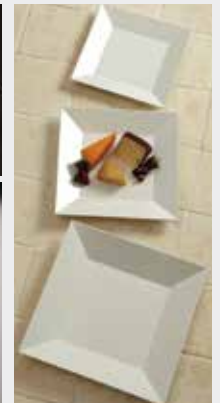

Model#	WxD	1-11	12+
BEADED BORDER			
120-206	17 ^{1/8} "x11 ^{3/4} "	\$12.29	\$11.19
120-068	20"x13 ^{3/4} "	15.99	14.49

Model#	Diameter	1-11	12+
GADROON BORDER			
120-277	13"	\$6.89	\$6.29
120-205	14"	12.59	11.39

Crystal Cut Serveware

Plastic construction. *Handwash only.*

Model#	WxD	1-11	12+
RECTANGULAR			
093-012	12 ^{1/2} "x7 ^{1/2} "	\$5.29	\$4.79
812-003	14 ^{3/8} "x10 ^{3/4} "	7.49	6.79
812-001	18"x12"	9.99	8.99
093-011	22"x16"	15.99	14.39

Model#	Description	Dimensions	1-5	6+
607-204	Square Bowl	3"Wx3"Dx1 ^{1/2} "H	\$1.79	\$1.59
607-205	Square Bowl	4"Wx4"Dx2"H	2.19	1.99
607-206	Square Bowl	8"Wx8"Dx2 ^{1/2} "H	6.69	5.99
607-207	Square Bowl	9"Wx9"Dx2 ^{1/2} "H	8.59	7.79
607-208	Square Bowl	12"Wx12"Dx4 ^{1/4} "H	18.29	16.49
607-202	Round Bowl	8 ^{1/2} "Diam.x2 ^{1/4} "H	9.19	6.79
607-203	Round Bowl	10 ^{1/2} "Diam.x1 ^{1/2} "H	13.89	10.19
607-199	Rectangular Platter	11 ^{1/4} "Wx7"Dx3 ^{1/4} "H	8.89	6.49
607-200	Rectangular Tray	15"Wx7 ^{1/2} "Dx3 ^{1/4} "H	13.09	11.79
607-201	Square Platter	24"Wx24"Dx1 ^{1/4} "H	59.19	53.29
607-198	Oval Platter	25"Wx8"Dx1 ^{3/4} "H	20.09	18.09
607-197	Oval Platter	27"Wx10"Dx2"H	26.29	23.69
607-196	Deep Oval Platter	30"Wx11 ^{3/4} "Dx3 ^{1/2} "H	40.09	36.09