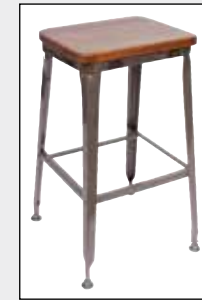

Central EXCLUSIVE®

Copper  
Frame, Rustic  
Walnut Seat

**Somerset X-Back Chairs**

Rustic farmhouse style. Tubular steel frame. 19 1/4"Wx20 1/2"Dx35"H. 13 lbs.

- Frame: Antique finish frame in colors listed below
- Seat: Hardwood seat in Rustic Walnut finish, except #13Z-X87 is a Vintage Walnut finish and #13Z-X88 is a Vintage Crazy Horse finish

Welded box tube steel frame with powdercoat finish.

- Chair: 17 1/4"Wx19 1/4"Dx34 1/2"H
- Bar Stool: 16 1/4"Wx18"Dx40 1/2"H

Model#	Seat/Back Color	Frame Finish	Wt.	Your Cost
<b>CHAIR—18" SEAT HEIGHT</b>				
195-426	Autumn Ash	Sand Black	17#	<b>\$159.</b>
195-536	Gray Ash	Sand Black	17#	<b>169.</b>
195-538	Natural Ash	Sand Black	17#	<b>169.</b>
195-530	Autumn Ash	Rustic	17#	<b>174.</b>
195-532	Gray Ash	Rustic	17#	<b>174.</b>
195-534	Natural Ash	Rustic	17#	<b>174.</b>
<b>BAR STOOL—30 1/4" SEAT HEIGHT</b>				
195-425	Autumn Ash	Sand Black	19#	<b>169.</b>
195-537	Gray Ash	Sand Black	19#	<b>189.</b>
195-539	Natural Ash	Sand Black	19#	<b>189.</b>
195-531	Autumn Ash	Rustic	19#	<b>195.</b>
195-533	Gray Ash	Rustic	19#	<b>195.</b>
195-535	Natural Ash	Rustic	19#	<b>189.</b>

**Hamilton Chair and Bar Stool**

Natural Ash veneer seat and back (upholstered seat options available online). Steel frame with platinum powdercoat finish. Welded, box tube steel construction. Side chair features 18" seat height. Bar stool features 29" seat height.

Model#	Description	WxDxH	Wt.	Your Cost
195-486	Side Chair	18"x30"x32"	16#	<b>\$139.</b>
195-487	Bar Stool	18"x28"x42"	21#	<b>159.</b>

**Lincoln Chair and Bar Stools**

Welded steel frame with black color. Autumn Ash seat and back color.