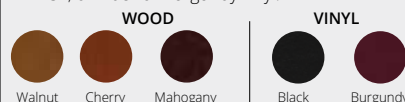

X-Back Chair and Bar Stools

Black powdercoat frame finish.

- Seat: Wood with Walnut, Cherry, or Mahogany finish, or Black or Burgundy vinyl. **Model #47K-153** also available with a Natural wood seat.

Model#	WxDxH	Wt.	Wood Seat	Vinyl Seat
CHAIR — SEAT HEIGHT: 17 1/4" WOOD, 19 1/2" VINYL				
47K-141	16 1/2"x17"x32 1/4"	18#	\$62.99	\$50.50
BAR STOOL — SEAT HEIGHT: 29" WOOD, 31" VINYL				
47K-154	17"Wx18"x42 1/4"	18#	82.79	76.89
SWIVEL BAR STOOL — SEAT HEIGHT: 30 3/4" WOOD, 32" VINYL				
47K-153	16 1/2"x20 1/2"x44 1/2"	25#	79.29	77.89

Grid Back Chair and Bar Stool

Black powdercoated finish.

- Seat: Wood with Mahogany, Natural, Cherry or Walnut finish, or Black or Burgundy vinyl.

Model#	WxDxH	Wt.	Wood Seat	Vinyl Seat
CHAIR — SEAT HEIGHT: 18" WOOD, 19 3/4" VINYL				
47K-144	17 1/4"x20"x33 1/4"	14#	\$72.59	\$64.39
BAR STOOL — SEAT HEIGHT: 28 1/2" WOOD, 30 1/4" VINYL				
47K-157	19"x19 1/2"x42 1/4"	18#	92.69	84.29

Vertical Slat Back Chair and Bar Stool

Black powdercoat finish.

- Seat: Wood with Mahogany, Cherry, Natural or Walnut finish, or Black or Burgundy vinyl.

Model#	WxDxH	Wt.	Wood Seat	Vinyl Seat
CHAIR — SEAT HEIGHT: 17 1/4" WOOD, 18 1/2" VINYL				
47K-147	17"x20 1/4"x34 1/4"	16#	\$68.09	\$59.49
BAR STOOL — SEAT HEIGHT: 28 3/4" WOOD, 30 1/4" VINYL				
47K-160	16 3/4"x18 3/4"x42"	20#	84.99	77.29

Silver Slat Back Chair and Bar Stool

Silver powdercoated frame finish. 16 1/2"Wx19"D.

- Seat: Wood with Mahogany, Cherry or Walnut finish, or Black or Burgundy vinyl.

Model#	Height	Wt.	Wood Seat	Vinyl Seat
CHAIR — SEAT HEIGHT: 18 1/4" WOOD, 20"H VINYL				
47K-576	33 1/2"	15#	\$72.99	\$63.89
BAR STOOL — SEAT HEIGHT: 30" WOOD, 31" VINYL				
47K-577	43 1/2"	19#	88.39	82.79