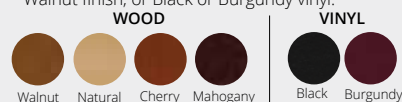

X-Back Chair and Bar Stools

Black powdercoat frame finish.

- Seat: Wood with Walnut, Cherry, or Mahogany finish, or Black or Burgundy vinyl. **Model #47K-153** also available with a Natural wood seat.

Model#	WxDxH	Wt.	Wood Seat	Vinyl Seat
CHAIR — SEAT HEIGHT: 17 1/4" WOOD, 19 1/2" VINYL				
47K-141	16 1/2"x17"x32 1/4"	18#	\$62.99	\$50.50
BAR STOOL — SEAT HEIGHT: 29" WOOD, 31" VINYL				
47K-154	17"Wx18"x42 1/4"	18#	82.79	76.89
SWIVEL BAR STOOL — SEAT HEIGHT: 30 3/4" WOOD, 32" VINYL				
47K-153	16 1/2"x20 1/2"x44 1/2"	25#	79.29	77.89

Grid Back Chair and Bar Stool

Black powdercoated finish.

- Seat: Wood with Mahogany, Natural, Cherry or Walnut finish, or Black or Burgundy vinyl.

Model#	WxDxH	Wt.	Wood Seat	Vinyl Seat
CHAIR — SEAT HEIGHT: 18" WOOD, 19 3/4" VINYL				
47K-144	17 1/4"x20"x33 1/4"	14#	\$72.59	\$64.39
BAR STOOL — SEAT HEIGHT: 28 1/2" WOOD, 30 1/4" VINYL				
47K-157	19"x19 1/2"x42 1/4"	18#	92.69	84.29

Vertical Slat Back Chair and Bar Stool

Black powdercoat finish.

- Seat: Wood with Mahogany, Cherry, Natural or Walnut finish, or Black or Burgundy vinyl.

Model#	WxDxH	Wt.	Wood Seat	Vinyl Seat
CHAIR — SEAT HEIGHT: 17 1/4" WOOD, 18 1/2" VINYL				
47K-147	17"x20 1/4"x34 1/4"	16#	\$68.09	\$59.49
BAR STOOL — SEAT HEIGHT: 28 3/4" WOOD, 30 1/4" VINYL				
47K-160	16 3/4"x18 3/4"x42"	20#	84.99	77.29