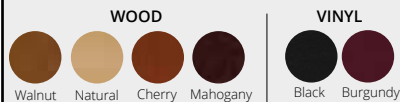

ONE YEAR LIMITED WARRANTY

School House Style Chair and Bar Stool

Black powdercoat frame finish. 17 1/4"W. 20 lbs.

- Seat: Wood with Mahogany, Cherry, Natural or Walnut finish, or Black or Burgundy vinyl

Model#	DxH	Wood Seat	Vinyl Seat
CHAIR — SEAT HEIGHT: 17 1/4" WOOD, 19" VINYL			
47K-148	18 3/4"x34 3/4"	\$79.99	\$73.69
BAR STOOL — SEAT HEIGHT: 29" WOOD, 32" VINYL			
47K-161	19 1/2"x41 3/4"	98.99	96.69

Circle Back Chair and Bar Stool

Black powdercoat frame finish. 16 3/4"W.

- Back: Wood with Natural finish
- Seat: Wood with Natural finish (matches seat back) or Black or Burgundy vinyl

Model#	DxH	Wt.	Wood Seat	Vinyl Seat
CHAIR — SEAT HEIGHT: 17 1/4" WOOD, 19" VINYL				
47K-150	21 1/2"x32 3/4"	20#	\$74.79	\$66.99
BAR STOOL — SEAT HEIGHT: 29 3/4" WOOD, 32" VINYL				
47K-163	20 1/4"x42 1/2"	18#	99.59	92.29

X-Back Chair and Bar Stools

Black powdercoat frame finish.

- Seat: Wood with Walnut, Cherry, or Mahogany finish, or Black or Burgundy vinyl. **Model #47K-153** also available with a Natural wood seat.

Model#	WxDxH	Wt.	Wood Seat	Vinyl Seat
CHAIR — SEAT HEIGHT: 17 1/4" WOOD, 19 1/2" VINYL				
47K-141	16 1/2"x17"x32 1/4"	18#	\$62.99	\$50.50
BAR STOOL — SEAT HEIGHT: 29" WOOD, 31" VINYL				
47K-154	17"Wx18"x42 1/4"	18#	82.79	76.89
SWIVEL BAR STOOL — SEAT HEIGHT: 30 3/4" WOOD, 32" VINYL				
47K-153	16 1/2"x20 1/2"x44 1/2"	25#	79.29	77.89

Grid Back Chair and Bar Stool

Black powdercoated finish.

- Seat: Wood with Mahogany, Natural, Cherry or Walnut finish, or Black or Burgundy vinyl.

Model#	WxDxH	Wt.	Wood Seat	Vinyl Seat
CHAIR — SEAT HEIGHT: 18" WOOD, 19 3/4" VINYL				
47K-144	17 1/4"x20"x33 1/4"	14#	\$72.59	\$64.39
BAR STOOL — SEAT HEIGHT: 28 1/2" WOOD, 30 1/4" VINYL				
47K-157	19"x19 1/2"x42 1/4"	18#	92.69	84.29