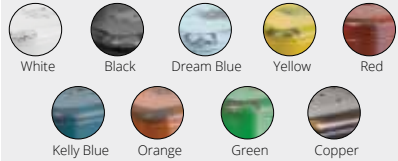

ONE YEAR LIMITED WARRANTY

Model#	Color	Your Cost
CHAIR — 17³/₄" SEAT HEIGHT		
47K-814	White	$76.59
47K-815	Black	76.59
47K-816	Dream Blue	77.99
47K-817	Yellow	77.99
47K-818	Red	77.99
47K-819	Kelly Blue	77.99
47K-820	Orange	77.99
47K-821	Green	78.09
47K-813	Copper	80.59

BAR STOOL WITH BACK — 30" SEAT HEIGHT

47K-G40	White	94.19
47K-G38	Black	94.19
47K-G41	Dream Blue	94.19
47K-G39	Yellow	93.39
47K-G42	Red	94.19
47K-G36	Kelly Blue	94.19
47K-G37	Orange	94.19
47K-G35	Green	93.39
47K-G43	Copper	96.29

BACKLESS BAR STOOL — 30" SEAT HEIGHT

47K-805	White	66.39
47K-806	Black	66.39
47K-807	Dream Blue	66.39
47K-808	Yellow	66.49
47K-809	Red	66.39
47K-810	Kelly Blue	66.39
47K-811	Orange	66.49
47K-812	Green	66.49
47K-804	Copper	69.89