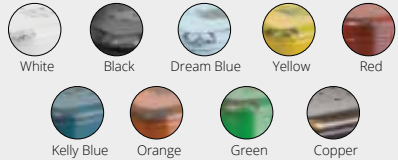

ONE YEAR LIMITED WARRANTY

Model#	Color	Your Cost
CHAIR — 17³/₄" SEAT HEIGHT		
47K-814	White	$67.19
47K-815	Black	67.19
47K-816	Dream Blue	67.19
47K-817	Yellow	67.19
47K-818	Red	67.19
47K-819	Kelly Blue	67.19
47K-820	Orange	67.19
47K-821	Green	67.19
47K-813	Copper	70.39

BAR STOOL WITH BACK — 30" SEAT HEIGHT

47K-G40	White	80.29
47K-G38	Black	80.29
47K-G41	Dream Blue	80.29
47K-G39	Yellow	80.29
47K-G42	Red	80.29
47K-G36	Kelly Blue	80.29
47K-G37	Orange	80.29
47K-G35	Green	80.29
47K-G43	Copper	80.09

BACKLESS BAR STOOL — 30" SEAT HEIGHT

47K-805	White	57.19
47K-806	Black	57.19
47K-807	Dream Blue	57.19
47K-808	Yellow	57.19
47K-809	Red	57.19
47K-810	Kelly Blue	57.19
47K-811	Orange	57.19
47K-812	Green	57.19
47K-804	Copper	60.19