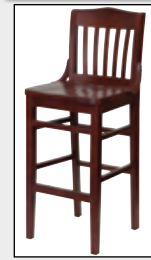

COLOR CHOICES FOR ALL COLORFUL CHAIRS ABOVE

Wood Seating

European beech hardwood construction. Bar stools feature foot rest for customer comfort.

ONE YEAR LIMITED WARRANTY

Not All Colors Available On All Seating

School House Style Chair and Bar Stool

18 1/2"W.
• Frame: Mahogany finish
• Seat: 1" thick wood seat

Model#	DxH	Wt.	Your Cost
CHAIR—18" SEAT HEIGHT			
47K-167	21 1/2"x35"	20#	\$99.
BAR STOOL—29 1/2" SEAT HEIGHT			
47K-170	18 3/4"x44"	16#	109.

Vertical Slat Back Chair and Bar Stool

17 1/2"W.
• Frame: Select from Cherry, Mahogany, Natural or Walnut finishes
• Seat: Select 3/4" thick wood seat or 2 1/2" thick vinyl upholstered seat (choice of Black or Burgundy). Seat ships detached from frame.