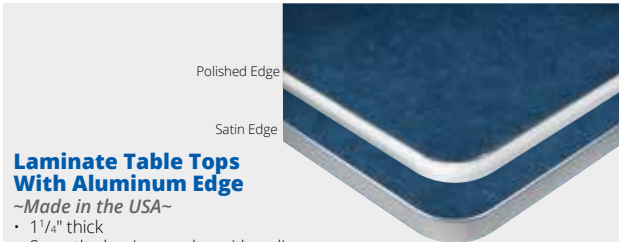

BOOMERANG LAMINATE OPTIONS

FURNITURE | (339-343) TABLE TOPS & BASES

Table Tops with Plywood Core

- 1 1/4" thick exterior with 3/4" plywood core
- Fiberglass and high temperature epoxy sealed bottom
- Custom edges or cutouts available upon request

Model#	Top Size	Wt.	Your Cost
944-018	24"Wx30"D	55#	\$259.
944-019	30"Wx30"D	70#	319.
944-020	30"Wx42"D	99#	479.
944-021	30"Wx48"D	102#	519.
944-022	36"Wx36"D	94#	479.
944-023	30"Wx60"D	129#	689.
944-024	30"Wx72"D	158#	819.
944-025	24" Round	40#	309.
944-026	30" Round	55#	409.
944-027	36" Round	72#	539.

TABLE TOP COLORS

Laminate Table Tops With Aluminum Edge

~Made in the USA~

- 1 1/4" thick
- Smooth aluminum edge with radius corners
- **Model #625-037** has a smooth satin finish
- **Model #625-038** has a polished finish
- Your choice of any standard Wilson-Art or Formica laminate for top, including the popular choices shown on page 336.
- *Minimum order is five tops of the same color laminate*