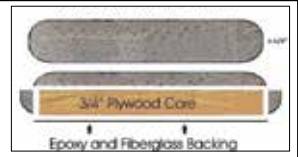

Laminate Table Tops With Aluminum Edge

~Made in the USA~

- 1 1/4" thick
- Grooved aluminum edge with radius corners
- **Model #518-053** features a bright, polished edge
- **Model #518-054** features a satin edge
- Your choice of any standard Wilson-Art or Formica laminate for top, including the popular choices shown on page 336, or the premium Boomerang laminates shown here

TWO YEAR WARRANTY

Size	Wt.	#518-053		#518-054	
		Standard Laminates	Boomerang Laminates	Standard Laminates	Boomerang Laminates
24"Wx24"D	17#	\$67.39	\$109.00	\$67.39	\$109.00
24"Wx30"D	21#	84.89	133.00	84.89	133.00
24"Wx42"D	30#	109.00	174.00	108.00	174.00
24"Wx48"D	34#	112.00	194.00	112.00	195.00
30"Wx30"D	27#	91.69	149.00	91.69	148.00
30"Wx42"D	37#	112.00	195.00	112.00	195.00
30"Wx48"D	43#	133.00	235.00	133.00	236.00
30"Wx60"D	53#	215.00	329.00	215.00	329.00
36"Wx36"D	38#	112.00	205.00	112.00	205.00
24" Round	13#	78.49	112.00	78.49	112.00
30" Round	21#	105.00	159.00	105.00	160.00
36" Round	30#	133.00	205.00	133.00	205.00
42" Round	42#	205.00	339.00	205.00	339.00
48" Round	56#	235.00	379.00	236.00	380.00

BOOMERANG LAMINATE OPTIONS

FURNITURE | (339-343) TABLE TOPS & BASES

Table Tops with Plywood Core

- 1 1/4" thick exterior with 3/4" plywood core
- Fiberglass and high temperature epoxy sealed bottom
- Custom edges or cutouts available upon request