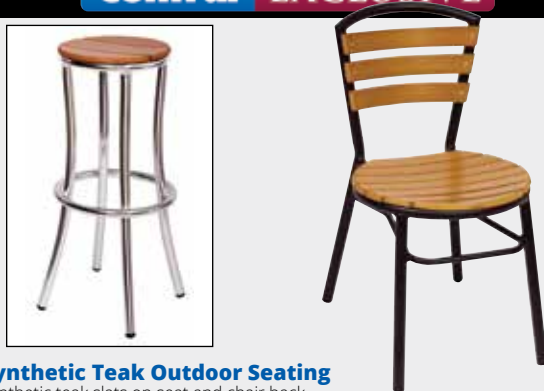

Central EXCLUSIVE®

Beachcomber Seating

Aluminum construction with powdercoat finish. Features plastic floor glides to minimize scuffing and noise. Stackable.

Chair: 17 1/2"Wx25 1/2"Dx33"H. 18" seat height.
Bar stool: 18"Wx23"Dx45"H. 29" seat height.

Model#	Description	Wt.	Your Cost
195-388	Chair	9#	\$149.
195-387	Bar Stool	11#	159.

Citrus Lime Berry

Central EXCLUSIVE®

Synthetic Teak Outdoor Seating

Synthetic teak slats on seat and chair back. Aluminum frame with your choice of black powdercoated or anodized aluminum finish. Chair is stackable.

ONE YEAR LIMITED WARRANTY

Model#	Description	Seat Ht.	WxDxH	Wt.	Your Cost
195-028	Side Chair	18"	17"x17"x31"	9#	\$90.19
195-029	Bar Stool	30 1/2"	12"x12"x30 1/2"	7#	96.59

Central EXCLUSIVE®

Aero Indoor/Outdoor Aluminum Seating

ONE YEAR LIMITED WARRANTY

Central EXCLUSIVE®

Seaside Outdoor Seating

Weather resistant Soft Gray synthetic teak slats with powdercoated aluminum frame. Your choice of Black or Silver frame. Plastic glides protect floor from scuff marks. 300 lb. weight capacity. Chairs are stackable up to six high.