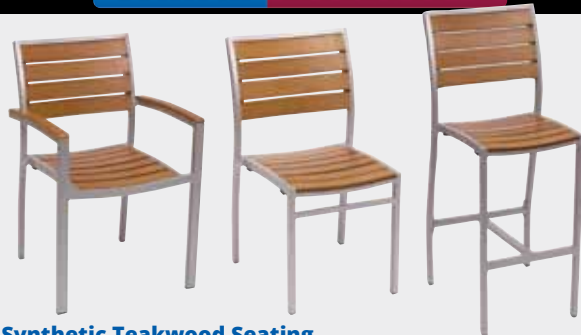

Central EXCLUSIVE®

Beachcomber Tables

Full table set including powdercoated aluminum table top and base. Choice of color as shown.

Model#	WxD	Wt.	Your Cost
STANDARD HEIGHT - 29 1/2" H			
195-478	24"x32"	26#	\$189.
195-479	32"x32"	29#	209.
195-480	36"x36"	32#	229.
BAR HEIGHT - 42" H			
195-481	24"x32"	27#	199.
195-482	32"x32"	30#	219.

ONE YEAR LIMITED WARRANTY

Citrus Lime Berry

Central EXCLUSIVE®

Synthetic Teakwood Seating

Powdercoated aluminum frame in your choice of Silver or Black finish. Synthetic teak slats on seat and back. Chairs are stackable.

Central EXCLUSIVE®

Beachcomber Seating

Aluminum construction with powdercoat finish. Features plastic floor glides to minimize scuffing and noise. Stackable.

Chair: 17 1/2"Wx25 1/2"Dx33"H. 18" seat height.
Bar stool: 18"Wx23"Dx45"H. 29" seat height.

ONE YEAR LIMITED WARRANTY

Central EXCLUSIVE®

Seaside Outdoor Seating

Weather resistant Soft Gray synthetic teak slats with powdercoated aluminum frame. Your choice of Black or Silver frame. Plastic glides protect floor from scuff marks. 300 lb. weight capacity. Chairs are stackable up to six high.