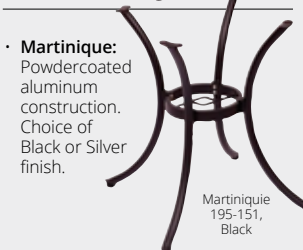

Martinique: Powdercoated aluminum construction. Choice of Black or Silver finish.

Martinique 195-151, Black