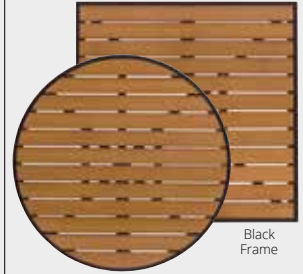

**Seaside:** Soft gray synthetic teak slats with powdercoated aluminum frame (your choice of Black or Silver frame finish).

**SEASIDE**

| Model#  | Description | Wt. | Your Cost     |
|---------|-------------|-----|---------------|
| 195-435 | 24"Wx30"D   | 14# | <b>\$189.</b> |
| 195-436 | 30"Wx30"D   | 17# | <b>249.</b>   |

**Tribeca:** Composite laminate finish with a knife style edge. Driftwood color.

**TRIBECA**

| Model#  | Description | Wt. | Your Cost     |
|---------|-------------|-----|---------------|
| 195-452 | 24"Wx32"D   | 20# | <b>\$149.</b> |
| 195-454 | 32"Wx32"D   | 26# | <b>219.</b>   |
| 195-458 | 36"Wx36"D   | 33# | <b>239.</b>   |
| 195-456 | 32"Wx48"D   | 39# | <b>319.</b>   |

**Spectra:** Stainless steel construction. Moisture resistant, particle board core.

**SPECTRA**

| Model#  | Description | Wt. | Your Cost      |
|---------|-------------|-----|----------------|
| 195-190 | 24"Wx24"D   | 12# | <b>\$54.49</b> |
| 195-192 | 32"Wx32"D   | 25# | <b>98.99</b>   |
| 195-189 | 24" Diam.   | 11# | <b>54.49</b>   |
| 195-191 | 32" Diam.   | 20# | <b>98.99</b>   |

**Longport:** Synthetic teak table slats with powdercoated aluminum frame (your choice of Black or Silver frame finish).

| Model#  | Description       | Wt. | Your Cost     |
|---------|-------------------|-----|---------------|
| 195-021 | 24"Wx24"D         | 11# | <b>\$169.</b> |
| 195-024 | 32"Wx32"D         | 20# | <b>259.</b>   |
| 195-026 | 34 1/2"Wx34 1/2"D | 26# | <b>309.</b>   |
| 195-022 | 24"Wx32"D         | 15# | <b>189.</b>   |
| 195-027 | 32"Wx48"D         | 35# | <b>355.</b>   |
| 195-020 | 24" Diam.         | 10# | <b>169.</b>   |
| 195-023 | 32" Diam.         | 17# | <b>259.</b>   |
| 195-025 | 36" Diam.         | 21# | <b>309.</b>   |