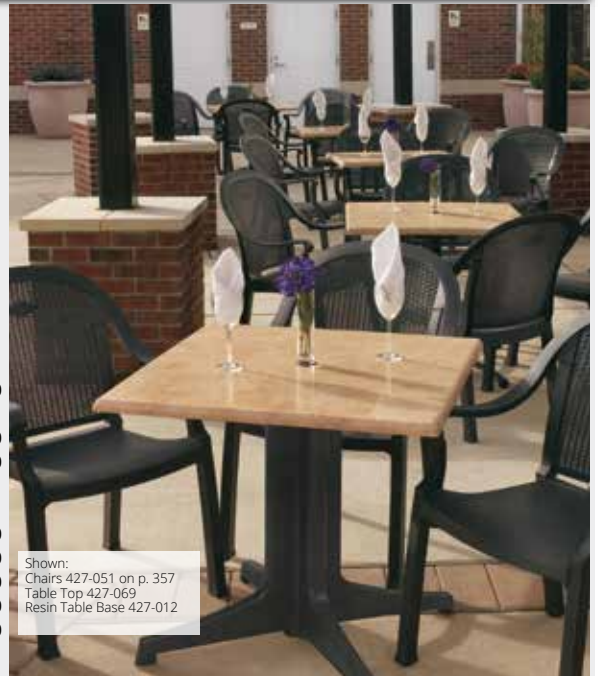

Shown: Chairs 427-051 on p. 357
Table Top 427-069
Resin Table Base 427-012