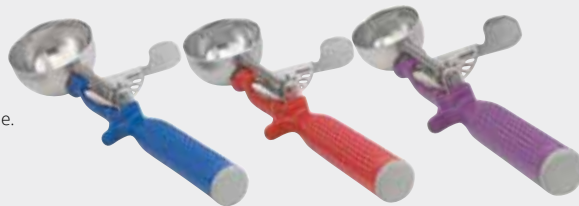

1-5	$9.29
6+	$8.79

LIMITED LIFETIME WARRANTY

Model#	Size	Capacity	Handle Color
913-107	6	5¹/₂ oz.	White
913-108	8	4 oz.	Gray
913-109	10	3¹/₄ oz.	Ivory
913-110	12	2³/₄ oz.	Green
913-111	16	2 oz.	Dark Blue
913-112	20	1⁵/₈ oz.	Yellow
913-113	24	1¹/₃ oz.	Red
913-114	30	1 oz.	Black
913-115	40	3³/₄ oz.	Orchid

COMBO DEAL— Save over 10%

Disher Set

Model#	Your Cost
913-749	$75.19