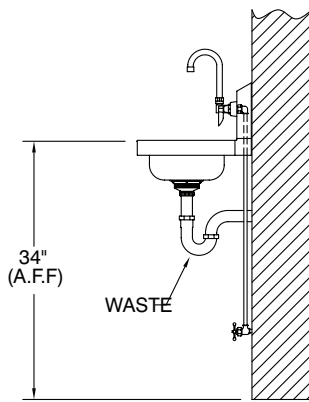

SUGGESTED PLUMBING FOR HAND SINKS

Standard Hand Sink
With Splash Mounted
Faucet

Standard Hand Sink
With Deck Mounted
Faucet

Standard Hand Sink
With Pedestal Base

Models:
7-PS-727, 7-PS-747
(P-Trap Not Included)

Wall Mounted
Multi-Service Sink

7-PS-41 & 7-PS-46 Hand Sink
W/ Front Loading Towel
Dispensing

7-PS-25/26/75 Hand Sink
With Deck Mounted
Faucet