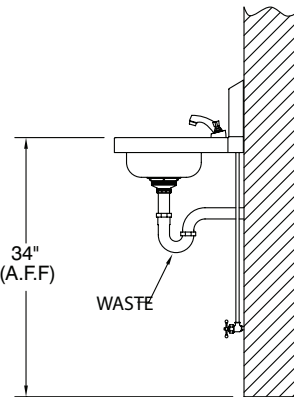

SUGGESTED PLUMBING FOR HAND SINKS

Standard Hand Sink
With Splash Mounted
Faucet

Standard Hand Sink
With Deck Mounted
Faucet

Standard Hand Sink
With Pedestal Base

Models:
7-PS-727, 7-PS-747
(P-Trap Not Included)