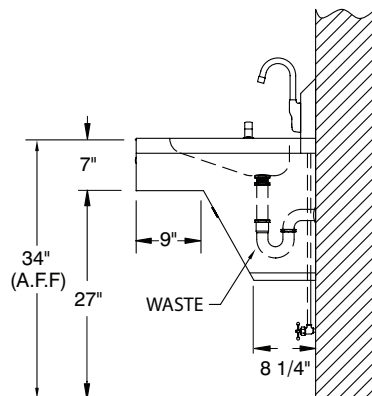

SUGGESTED PLUMBING FOR HAND SINKS

Standard Hand Sink
With Splash Mounted
Faucet

Standard Hand Sink
With Deck Mounted
Faucet

Standard Hand Sink
With Pedestal Base

Models:
7-PS-727, 7-PS-747
(P-Trap Not Included)

Wall Mounted
Multi-Service Sink

7-PS-41 & 7-PS-46 Hand Sink
W/ Front Loading Towel
Dispensing

7-PS-25/26/75 Hand Sink
With Deck Mounted
Faucet