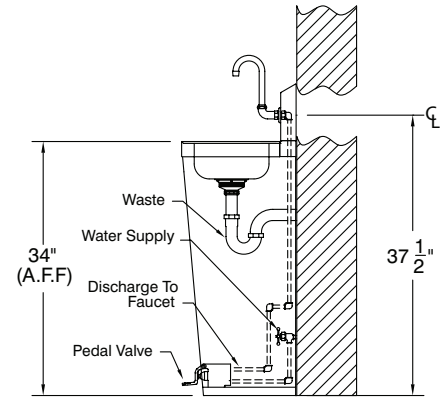

SUGGESTED PLUMBING FOR HAND SINKS

Standard Hand Sink
With Splash Mounted
Faucet

Standard Hand Sink
With Deck Mounted
Faucet

Standard Hand Sink
With Pedestal Base

Models:
7-PS-727, 7-PS-747
(P-Trap Not Included)

Wall Mounted
Multi-Service Sink

7-PS-41 & 7-PS-46 Hand Sink
W/ Front Loading Towel
Dispensing

7-PS-25/26/75 Hand Sink
With Deck Mounted
Faucet