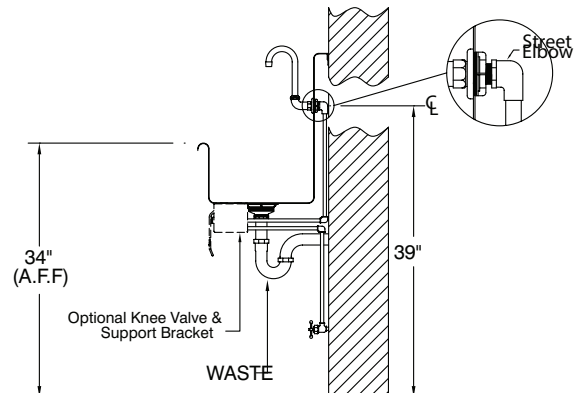

SUGGESTED PLUMBING FOR HAND SINKS

Standard Hand Sink
With Splash Mounted
Faucet

Standard Hand Sink
With Deck Mounted
Faucet

Standard Hand Sink
With Pedestal Base

Models:
7-PS-727, 7-PS-747
(P-Trap Not Included)

Wall Mounted
Multi-Service Sink

7-PS-41 & 7-PS-46 Hand Sink
W/ Front Loading Towel
Dispensing

7-PS-25/26/75 Hand Sink
With Deck Mounted
Faucet