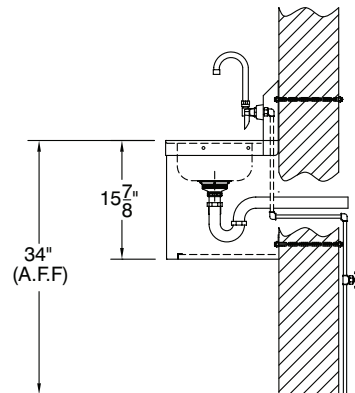

SUGGESTED PLUMBING FOR HAND SINKS

Standard Hand Sink
With Splash Mounted
Faucet

Standard Hand Sink
With Deck Mounted
Faucet

Standard Hand Sink
With Pedestal Base

Models:
7-PS-727, 7-PS-747
(P-Trap Not Included)

Wall Mounted
Multi-Service Sink

7-PS-41 & 7-PS-46 Hand Sink
W/ Front Loading Towel
Dispensing

7-PS-25/26/75 Hand Sink
With Deck Mounted
Faucet