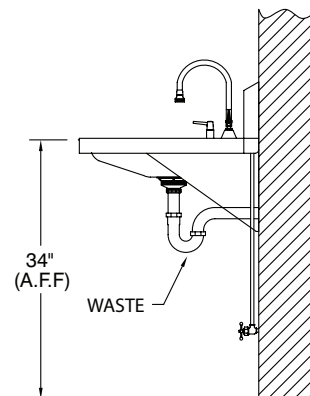

SUGGESTED PLUMBING FOR HAND SINKS

Standard Hand Sink
With Splash Mounted
Faucet

Standard Hand Sink
With Deck Mounted
Faucet

Standard Hand Sink
With Pedestal Base

Models:
7-PS-727, 7-PS-747
(P-Trap Not Included)

Wall Mounted
Multi-Service Sink

7-PS-41 & 7-PS-46 Hand Sink
W/ Front Loading Towel
Dispensing

7-PS-25/26/75 Hand Sink
With Deck Mounted
Faucet