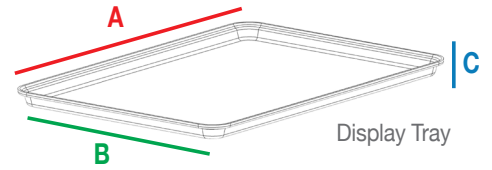

# Supreme Display Trays

- Smooth, sanitary surface is easily cleaned in standard dishwashers
- Resists scratching and chipping
- Won't bend, dent or sag
- Reinforced edges for extra strength and added stability
- Custom color matching available at additional cost

| Product Name | Dimensions (L x W x H, inches) |        |       | Model No. |
|--------------|--------------------------------|--------|-------|-----------|
|              | A                              | B      | C     |           |
| Display Tray | 26                             | 18     | 1 1/8 | 332001    |
| Display Tray | 26                             | 9      | 1 1/8 | 333001    |
| Display Tray | 18                             | 12     | 1     | 334001    |
| Display Tray | 18                             | 9      | 1     | 335001    |
| Display Tray | 24                             | 12 1/2 | 5/8   | 337001    |
| Display Tray | 27                             | 12 1/2 | 5/8   | 338001    |