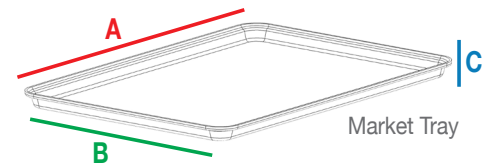

| Product Name | Dimensions (L x W x H, inches) |        |       | Model No. |
|--------------|--------------------------------|--------|-------|-----------|
|              | A                              | B      | C     |           |
| Display Tray | 26                             | 18     | 1 1/8 | 332001    |
| Display Tray | 26                             | 9      | 1 1/8 | 333001    |
| Display Tray | 18                             | 12     | 1     | 334001    |
| Display Tray | 18                             | 9      | 1     | 335001    |
| Display Tray | 24                             | 12 1/2 | 5/8   | 337001    |
| Display Tray | 27                             | 12 1/2 | 5/8   | 338001    |

# Market Display Trays

- Smooth, sanitary surface is easily cleaned in standard dishwashers
- Resists scratching and chipping
- Won't bend, dent or sag
- A cost effective tray for budget-minded customers