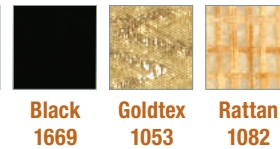

**Standard Colors: Beige, Eggshell, Sky Blue, Burgundy, Mint Green, Peach, Red, Yellow, White**

**Premium Colors: Black, Goldtex, Rattan**

Display Tray  
Model No. 332001  
Black

Display Tray  
Model No. 333001  
White

## Standard Colors

## Premium Colors

**Standard Colors: Blue, Cream, Light Green, Yellow, White**

Market Tray  
Model No. 332008  
Light Green

Market Tray  
Model No. 333008  
White