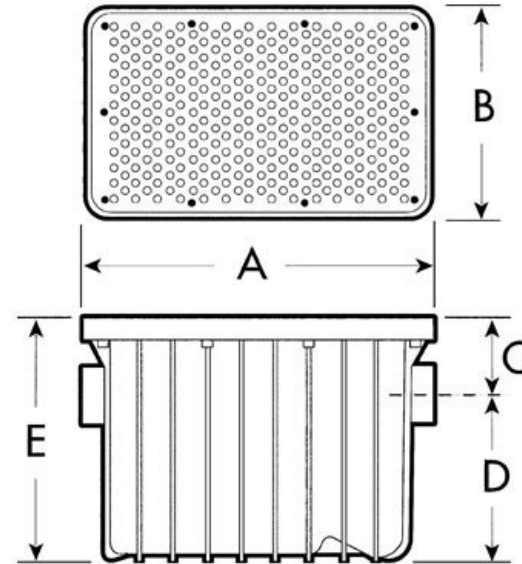

# SUBMITTAL SHEET

Part Description:  
20GPM GREASE INTERCEPTOR

Part Number:  
3920A02

**Canplas Industries Ltd**      **Canplas LLC**  
 500 Veterans Drive              11402 East 53rd Ave.  
 Barrie, Ontario, 1-800-461-5300      Denver, CO 1-888-461-5307

Part #	Part UPC	Size (Inches)	Ctn Qty	Ctn Bar Code	Ctn Wt (Kgs)	Ctn Wt (lbs)	Ctn Cubic (m3)	Ctl Cubic (ft3)	Ctns/Skid
3920A02	662671390158	2	1	10662671390155	11.441	25.222	1.283	1.283	12

**Dimensions (Inches)**