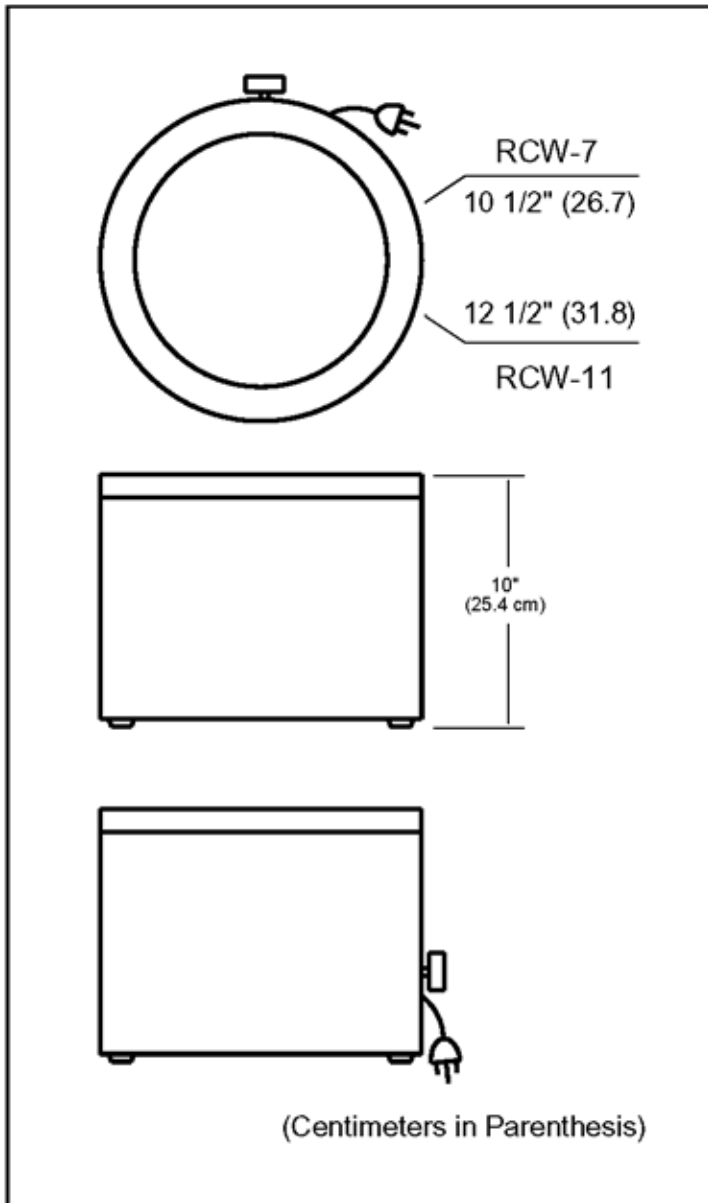

**MODEL RCW-11**

Built Solid

- 7 qt. (RCW-7) or 11 qt. (RCW-11) capacity
- Stainless steel housing with stainless steel liner.
- Thermostatic control
- Raised liner edge (marine lip) prevents outside condensation
- Electric low watt density element provides fast, even heat.
- Wet or dry operation
- Uses standard insets and covers (not included)

See reverse side for product specifications.

PRODUCT:

QUANTITY:

ITEM #:

PRODUCT SPECIFICATIONS

Construction:

Stainless steel well pan and housing, fiberglass insulation.

Dimensions:

RCW-7: Diameter 10 1/2" (26.7 cm)
Height 10" (25.4 cm)
RCW-11: Diameter 12 1/2" (31.8 cm)
Height 10" (25.4 cm)

Electrical Information:

Each unit is equipped with a 60", three wire grounded power cord which terminates with a standard three pronged male plug. The 120V unit uses a NEMA 5-15P plug.

Electrical Specifications:

RCW-7: 120V, 1000W, 8.3 Amps
RCW-11: 120V, 1200W, 10.0 Amps

Capacity:

RCW-7: 7 qts. (6.6 L)
Holds standard 7 quart inset.
RCW-11: 11 qts. (10.4 L)
Holds a standard 11 quart inset