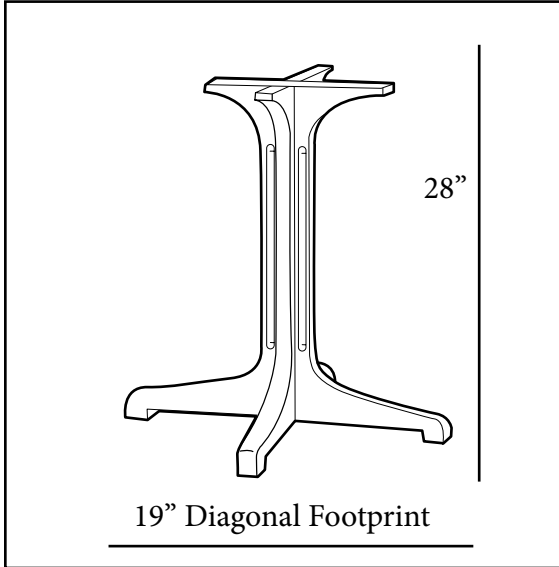

COMMERCIAL RESIN FURNITURE

Your best value for Food Service & Hospitality!

Resin Pedestal Base 1000

4 Prong for Increased Stability

Features & Benefits **Warranty: 2 Yrs.**

- Specifically designed for indoor/outdoor hospitality food service use.
- Heavy duty four-prong resin base *for all Grosfillex 24" Square, 30" Round, and 24" x 32" molded melamine tabletops.*
- One adjustable leg leveler balances table on uneven surfaces.
- Made of 100% prime resin, a material impervious to moisture, salt air, chlorine, and most common food stains.
- Anti-skid glides for extra stability and resistant to wear.
- Available in four colors to custom design your Grosfillex table with full table top complements.

Product Specifications						
Product Description	Reference Number	Color	UPC Code 014306	Weight Each (lbs.)	Master Pack	Master Pack Volume (cu. ft.)
Resin Pedestal Base 1000	55631802	Charcoal	116211	13.00	1	1.70
	55631837	Bronze Mist	128139			
	55631867	Bordeaux	708232			
	55631878	Amazon Green	708225			