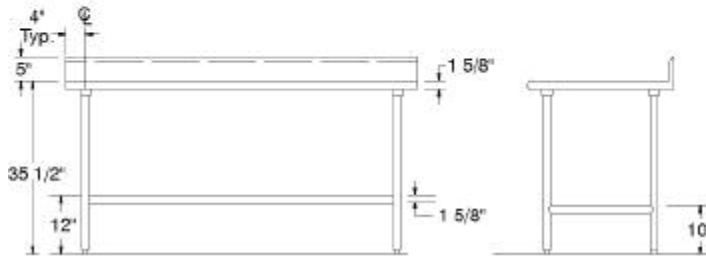

NEW YORK
 Fax: (631) 242-6900

GEORGIA
 Fax: (770) 775-5625

TEXAS
 Fax: (972) 932-4795

NEVADA
 Fax: (775) 972-1578

DETAILS and SPECIFICATIONS

ALL DIMENSIONS ARE TYPICAL TOL ± .500"

All Units Shipped Unassembled (KD) for Reduced Shipping Costs.

TKSS & TKLG Series Open Base Style 5" Backsplash

Units 8ft. and larger are furnished with six (6) legs

TKSS-Series: Stainless Steel Legs & Stretchers

L	24" Wide	Wt.	30" Wide	Wt.	36" Wide	Wt.
30"	TKSS-240	49 lbs.	TKSS-300	55 lbs.		
24"	TKSS-242	43 lbs.	TKSS-302	48 lbs.		
36"	TKSS-243	55 lbs.	TKSS-303	62 lbs.	TKSS-363	80 lbs.
48"	TKSS-244	67 lbs.	TKSS-304	75 lbs.	TKSS-364	85 lbs.
60"	TKSS-245	77 lbs.	TKSS-305	89 lbs.	TKSS-365	99 lbs.
72"	TKSS-246	89 lbs.	TKSS-306	97 lbs.	TKSS-366	112 lbs.
84"	TKSS-247	107 lbs.	TKSS-307	118 lbs.	TKSS-367	131 lbs.
96"	TKSS-248	119 lbs.	TKSS-308	131 lbs.	TKSS-368	145 lbs.
108"	TKSS-249	135 lbs.	TKSS-309	150 lbs.	TKSS-369	165 lbs.
120"	TKSS-2410	234 lbs.	TKSS-3010	249 lbs.	TKSS-3610	268 lbs.
132"	TKSS-2411	258 lbs.	TKSS-3011	276 lbs.	TKSS-3611	298 lbs.
144"	TKSS-2412	273 lbs.	TKSS-3012	291 lbs.	TKSS-3612	313 lbs.