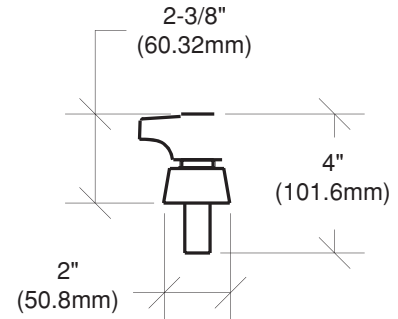

# 4" Center Deck Mount Faucet

Model: \_\_\_\_\_

Item #: \_\_\_\_\_ Quantity: \_\_\_\_\_

Project: \_\_\_\_\_

Plumbing

**Front View**

**Side View**

**Gooseneck Spouts**

MODEL NO.	A	B	C
11-406	6"	1 7/8"	4 3/8"
11-412	12"	2 5/8"	5 1/8"

MODEL NO.	D	E	F
11-400	3 1/2"	5 3/8"	8"

**FEATURES:**

- HEAVY DUTY SPOUT WITH DOUBLE O-RING CONSTRUCTION WITH WELDED SHOULDER FOR DURABILITY
- HIGH PRECISION MACHINING AND POLISHED NICKEL CHROMIUM FINISH
- COLOR CODED HANDLES
- OPTIONAL WRIST BLADE HANDLES AVAILABLE
- FULL REPLACEMENT PARTS AVAILABLE

**SPECS:**

- 4" ON CENTER DECK MOUNT WITH 1/2" NPT MALE INLETS
- ROUGH IN: TWO 7/8" ROUND HOLES ON 4" CENTERS
- SHIPPING WEIGHT: 3 LBS

Approved By: \_\_\_\_\_