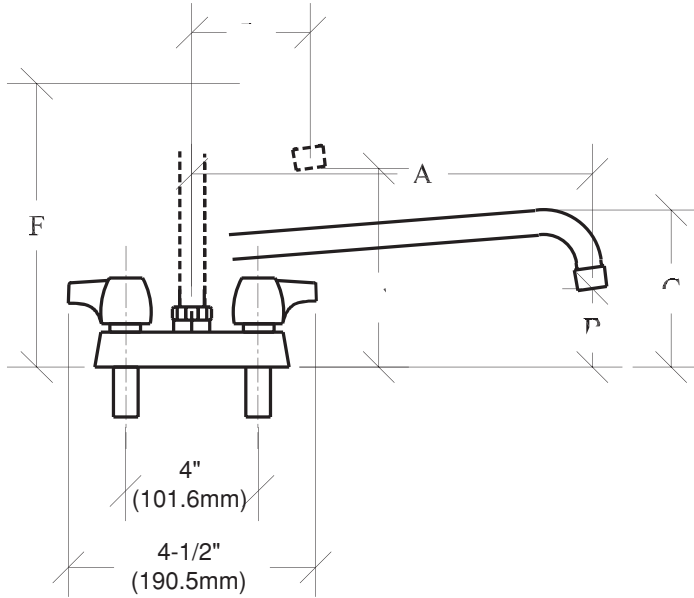

# 4" Center Deck Mount Faucet

Model: \_\_\_\_\_

Item #: \_\_\_\_\_ Quantity: \_\_\_\_\_

Project: \_\_\_\_\_

Plumbing

**Front View**

**Side View**

**Gooseneck Spouts**

MODEL NO.	A	B	C
11-406	6"	1 7/8"	4 3/8"
11-412	12"	2 5/8"	5 1/8"

MODEL NO.	D	E	F
11-400	3 1/2"	5 3/8"	8"

**FEATURES:**

- HEAVY DUTY SPOUT WITH DOUBLE O-RING CONSTRUCTION WITH WELDED SHOULDER FOR DURABILITY
- HIGH PRECISION MACHINING AND POLISHED NICKEL CHROMIUM FINISH
- COLOR CODED HANDLES
- OPTIONAL WRIST BLADE HANDLES AVAILABLE
- FULL REPLACEMENT PARTS AVAILABLE

**SPECS:**

- 4" ON CENTER DECK MOUNT WITH 1/2" NPT MALE INLETS
- ROUGH IN: TWO 7/8" ROUND HOLES ON 4" CENTERS
- SHIPPING WEIGHT: 3 LBS

Approved By: \_\_\_\_\_