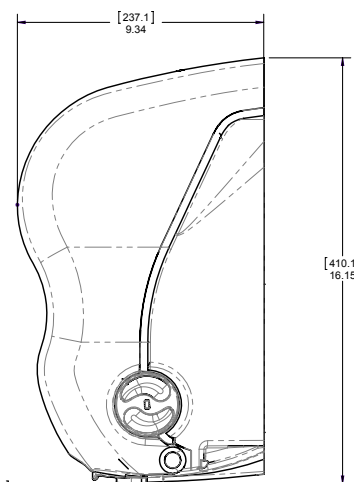

### DIMENSIONS

16.2" (L) x 12.2" (W) x 9.3" (D)

### CAPACITY

(1) 8" (200 mm) wide roll; 8" (200 mm) diameter

### CORE DIAMETER

1.5" (38 mm)

### STANDARD PRODUCT CODES

T7000TBK/TBL, T7090TBK/TBL

Front

Side

Back

**San Jamar • Chef Revival**  
555 Koopman Lane  
Elkhorn, Wisconsin 53121  
USA  
T: +1.262.723.6133  
F: +1.262.723.4204  
info@sjcr.com  
www.sanjamar.com  
www.chefrevival.com  
www.sjcr.com