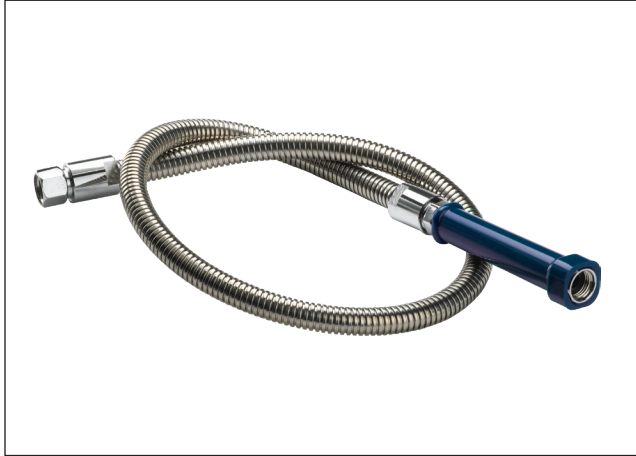

Click here to buy now!

Stainless Steel Pre-Rinse Hoses

SILVER SERIES PLUMBING

Standard Features

- Interchangeable with most brands
- Includes heat resistant grip
- Flexible braided stainless steel
- Fits Krowne models 20-300W, 20-325W and 20-350W
- Lead free

Models

Model	Overall Length
20-114	44"
20-115	68"
20-116	84"
20-117	96"

Specifications