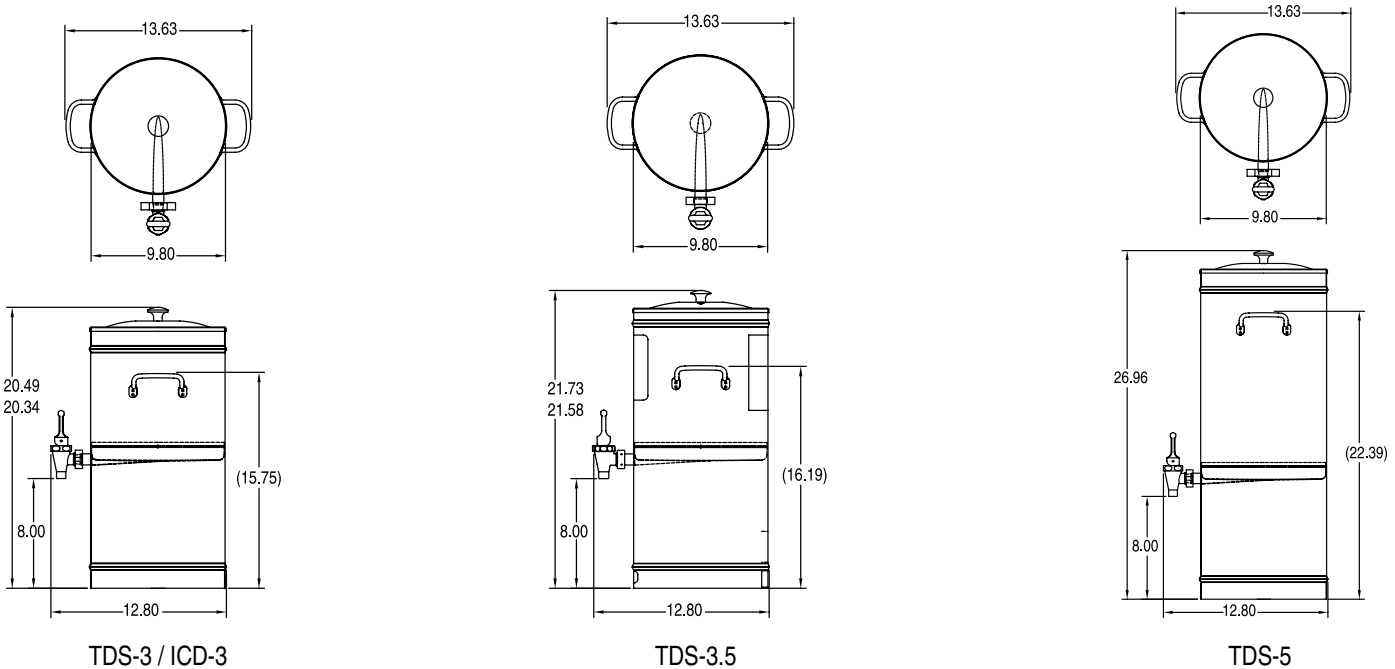

Dimensions & Specifications

Model	Product #	Capacity	Handles	Cubic Measure	Shipping Weight
TDS-3	33000.0000	3 Gallons	Side	2.2 ft³	9.4 lbs.
TDS-3.5	33000.0008	3.5 Gallons	Side	2.6 ft³	10 lbs.
TDS-5	33000.0001	5 Gallons	Side	2.9 ft³	12 lbs.
ICD-3	33000.0002	3 Gallons	Side	2.2 ft³	10 lbs.
TDO-4 (solid lid)	34100.0000	4 Gallons	Side	2.1 ft³	12 lbs.
TDO-4 (brew-through lid)	34100.0002	4 Gallons	Side	2.1 ft³	12 lbs.
TDO-5 (solid lid)	34100.0001	5 Gallons	Side	2.4 ft³	14 lbs.
TDO-5 (brew-through lid)	34100.0003	5 Gallons	Side	2.4 ft³	14 lbs.

BUNN Corporation - 1400 Stevenson Drive Springfield, Illinois 62703 • 800-637-8606 • 217-529-6601 • Fax 217-529-6644 • www.bunn.com

BUNN® practices continuous product research and improvement. We reserve the right to change specifications and product design without notice. Such revisions do not entitle the buyer to corresponding changes, improvements, additions or replacements for previously purchased equipment.

All dimensions shown in inches. Bunn Corporation owns all copyrights relating to materials in this publication. Please contact Bunn Corporation to request permission to reproduce any portion of this publication.

Central Restaurant Products