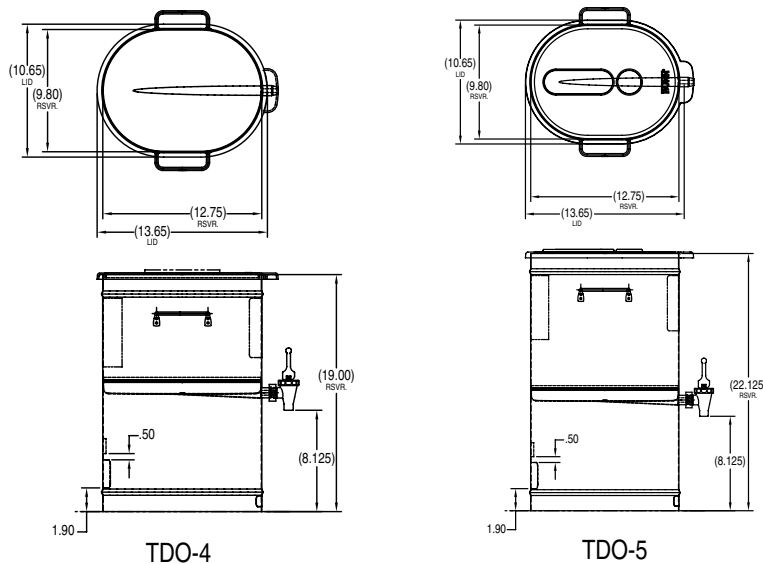

TDS-5

Dimensions:
25.6"H x 9.8"W x 14.8"D
(65cm H x 37.8cm W x 37.6cm D)

TDO-4

Dimensions:
19"H x 10.7"W x 13.7"D
(48.3cm H x 27.2cm W x 34.8cm D)

TDO-5

Dimensions:
22"H x 10.7"W x 13.7"D
(55.9cm H x 27.2cm W x 34.8cm D)

For current specification sheets and other information, go to www.bunn.com.

Related Products

ICD-3 Iced Coffee Dispenser

Product No. : 33000.0002
Dimensions: 20.6"H x 9.8"W x 14"D
52.3cm H x 37.8cm W x 35.6cm D

TDO Brew-Through Lid

Product No. : 34093.0001

TDO Lid Retainer

Product No. : 35136.0001
Dimensions: 5.25"H x 11"W x 10.2"D
13.3cm H x 27.9cm W x 10.2cm D

Remote Stand

Product No.: 37675.0000

Model	Agency Listing
TDS-3	NSF
TDS-3.5	NSF
TDS-5	NSF
ICD-3	NSF
TDO-4	NSF
TDO-5	NSF

Dimensions & Specifications

Model	Product #	Capacity	Handles	Cubic Measure	Shipping Weight
TDS-3	33000.0000	3 Gallons	Side	2.2 ft ³	9.4 lbs.
TDS-3.5	33000.0008	3.5 Gallons	Side	2.6 ft ³	10 lbs.
TDS-5	33000.0001	5 Gallons	Side	2.9 ft ³	12 lbs.
ICD-3	33000.0002	3 Gallons	Side	2.2 ft ³	10 lbs.
TDO-4 (solid lid)	34100.0000	4 Gallons	Side	2.1 ft ³	12 lbs.
TDO-4 (brew-through lid)	34100.0002	4 Gallons	Side	2.1 ft ³	12 lbs.
TDO-5 (solid lid)	34100.0001	5 Gallons	Side	2.4 ft ³	14 lbs.
TDO-5 (brew-through lid)	34100.0003	5 Gallons	Side	2.4 ft ³	14 lbs.