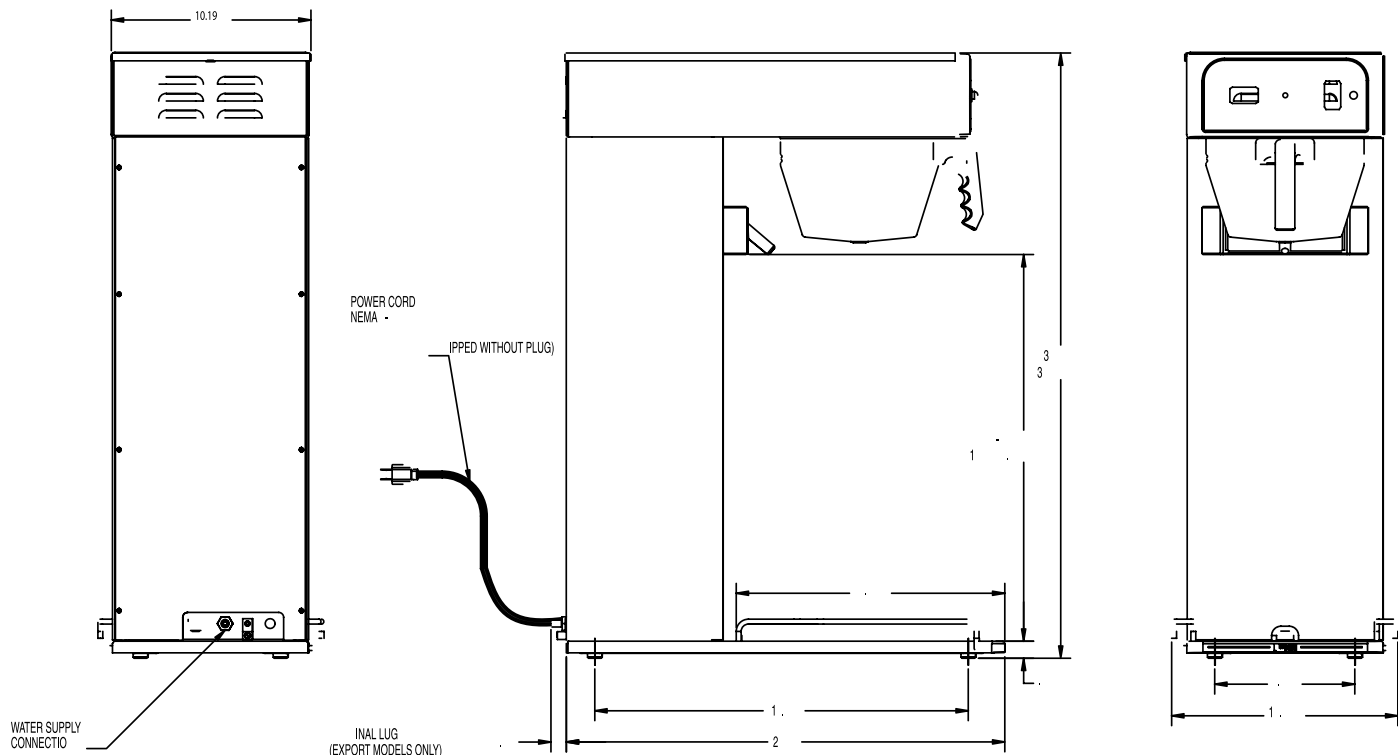

Dimensions & Specifications

Model	Product #	Volts	Amps	Tank Heater Watts	Total Watts	Brewing Capacity	Cubic Measure	Shipping Weight	Cord Attached
TB3[†]	36700.0009	120	14.4	1680	1730	16.3 gal./hr.	8.8 ft³	43 lbs.	Yes[†]
TB3Q[†]	36700.0013	120	14.4	1680	1730	26.7 gal./hr.	8.8 ft³	42 lbs.	Yes[†]
TB3	36700.0030	120	14.4	1680	1730	16.3 gal./hr.	7.9 ft³	42 lbs.	Yes[†]
TB3Q[†] w/TD4T	36700.0041	120	14.4	1680	1730	26.7 gal./hr.	10 ft³	55 lbs.	Yes[†]
TB3[‡] Sweetner	36700.0043	120	14.4	1680	1730	16.3 gal./hr.	8.8 ft³	44 lbs.	Yes[†]
TB3[¶]	36700.0055	120	14.4	1680	1730	16.3 gal./hr.	8.8 ft³	42 lbs.	Yes[†]
TB3Q	36700.0059	120	14.4	1680	1730	26.7 gal./hr.	8.8 ft³	41 lbs.	Yes[†]
TB3Q[†]	36700.0076	120	14.4	1680	1730	26.7 gal./hr.	8.8 ft³	42 lbs.	Yes[†]
TB3Q[†] w/TD4T	36700.0080	120	14.4	1680	1730	26.7 gal./hr.	10 ft³	55 lbs.	Yes[†]

w/6 foot cord

[†]Quick disconnect. [‡]29" trunk height [¶]Has ready light [†]Power cord (NEMA 5-15P) 15 Amp-120V machine only.

Electrical: Models require 2-wires plus ground service rated at 120V, single phase, 60 Hz.

Plumbing: 20-90 psi (138-621 kPa). Machine supplied with 1/4" OD male flare fitting.

Bunn-O-Matic® Corporation - 1400 Stevenson Drive Springfield, Illinois 62703 • 800-637-8606 • 217-529-6601 • Fax 217-529-6644 • www.bunn.com

BUNN® practices continuous product research and improvement. We reserve the right to change specifications and product design without notice. Such revisions do not entitle the buyer to corresponding changes, improvements, additions or replacements for previously purchased equipment.

All dimensions shown in inches. Bunn-O-Matic Corporation owns all copyrights relating to materials in this publication. Please contact BUNN to request permission to reproduce any portion of this publication.

Central Restaurant Products