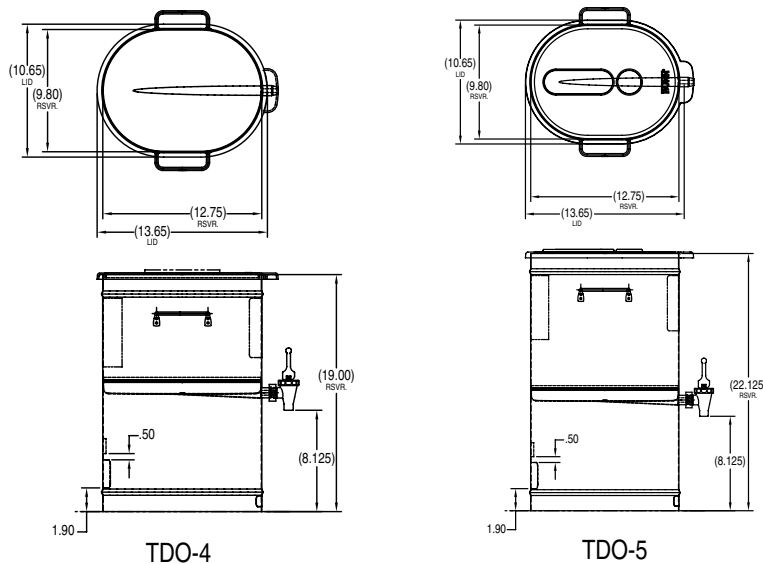

#### Model TB3Q with TDO-4 Dispenser

(TDO-4 sold separately)

Dimensions (29" trunk): 34" H x 11.6" W x 22" D  
(86.4cm H x 29.5cm W x 58.4cm D)

Dimensions (25.75" trunk): 31" H x 11.6" W x 22" D  
(78.7cm H x 29.5cm W x 58.4cm D)

#### TDO Lid Retainer

Product No. : 35136.0001  
Dimensions: 5.25"H x 11"W x 10.2"D  
13.3cm H x 27.9cm W x 10.2cm D

## Dimensions & Specifications

Model	Product #	Capacity	Handles	Cubic Measure	Shipping Weight
TDS-3	33000.0000	3 Gallons	Side	2.2 ft <sup>3</sup>	9.4 lbs.
TDS-3.5	33000.0008	3.5 Gallons	Side	2.6 ft <sup>3</sup>	10 lbs.
TDS-5	33000.0001	5 Gallons	Side	2.9 ft <sup>3</sup>	12 lbs.
ICD-3	33000.0002	3 Gallons	Side	2.2 ft <sup>3</sup>	10 lbs.
TDO-4 (solid lid)	34100.0000	4 Gallons	Side	2.1 ft <sup>3</sup>	12 lbs.
TDO-4 (brew-through lid)	34100.0002	4 Gallons	Side	2.1 ft <sup>3</sup>	12 lbs.
TDO-5 (solid lid)	34100.0001	5 Gallons	Side	2.4 ft <sup>3</sup>	14 lbs.
TDO-5 (brew-through lid)	34100.0003	5 Gallons	Side	2.4 ft <sup>3</sup>	14 lbs.