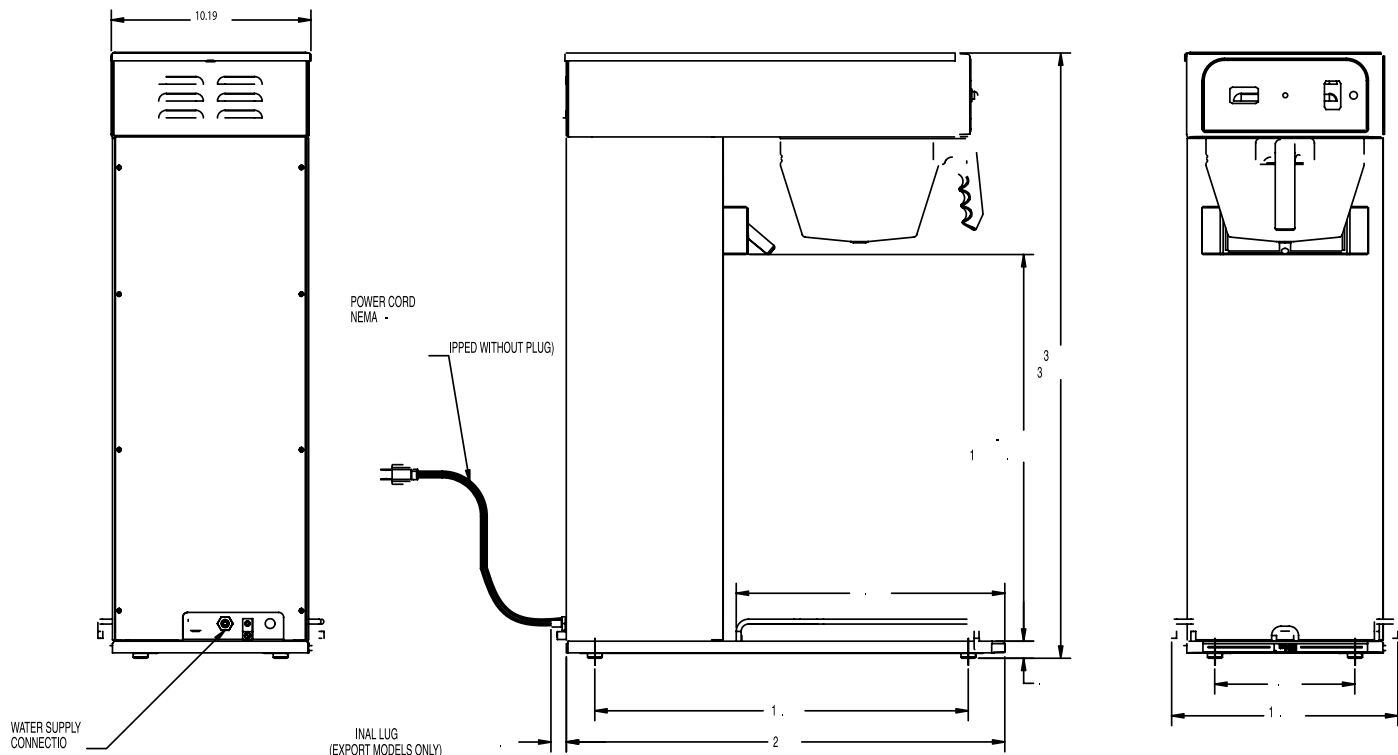

Dimensions & Specifications

Model	Product #	Volts	Amps	Tank Heater Watts	Total Watts	Brewing Capacity	Cubic Measure	Shipping Weight	Cord Attached
TB3^v	36700.0009	120	14.4	1680	1730	16.3 gal./hr.	8.8 ft³	43 lbs.	Yes[†]
TB3Q^v	36700.0013	120	14.4	1680	1730	26.7 gal./hr.	8.8 ft³	42 lbs.	Yes[†]
TB3	36700.0030	120	14.4	1680	1730	16.3 gal./hr.	7.9 ft³	42 lbs.	Yes[†]
TB3Q^v w/TD4T	36700.0041	120	14.4	1680	1730	26.7 gal./hr.	10 ft³	55 lbs.	Yes[†]
TB3^v Sweetner	36700.0043	120	14.4	1680	1730	16.3 gal./hr.	8.8 ft³	44 lbs.	Yes[†]
TB3^μ	36700.0055	120	14.4	1680	1730	16.3 gal./hr.	8.8 ft³	42 lbs.	Yes[†]
TB3Q	36700.0059	120	14.4	1680	1730	26.7 gal./hr.	8.8 ft³	41 lbs.	Yes[†]
TB3Q^{*/v}	36700.0076	120	14.4	1680	1730	26.7 gal./hr.	8.8 ft³	42 lbs.	Yes[†]
TB3Q^v w/TD4T	36700.0080	120	14.4	1680	1730	26.7 gal./hr.	10 ft³	55 lbs.	Yes[†]

w/6 foot cord

^vQuick disconnect. ^v29" trunk height ^μHas ready light [†]Power cord (NEMA 5-15P) 15 Amp-120V machine only.

Electrical: Models require 2-wires plus ground service rated at 120V, single phase, 60 Hz.

Plumbing: 20-90 psi (138-621 kPa). Machine supplied with 1/4" OD male flare fitting.

Bunn-O-Matic® Corporation - 1400 Stevenson Drive Springfield, Illinois 62703 • 800-637-8606 • 217-529-6601 • Fax 217-529-6644 • www.bunn.com

BUNN® practices continuous product research and improvement. We reserve the right to change specifications and product design without notice. Such revisions do not entitle the buyer to corresponding changes, improvements, additions or replacements for previously purchased equipment.

All dimensions shown in inches. Bunn-O-Matic Corporation owns all copyrights relating to materials in this publication. Please contact BUNN to request permission to reproduce any portion of this publication.

Central Restaurant Products