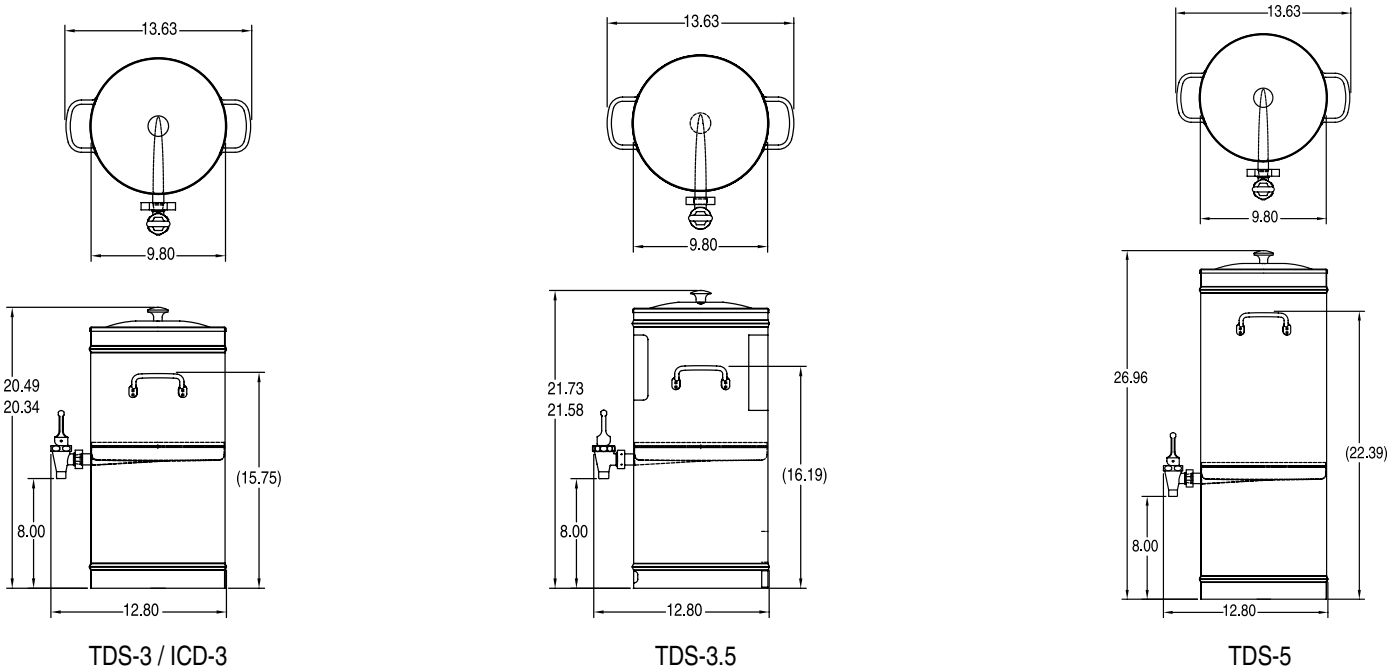

Dimensions & Specifications

Model	Product #	Capacity	Handles	Cubic Measure	Shipping Weight
TDS-3	33000.0000	3 Gallons	Side	2.2 ft³	9.4 lbs.
TDS-3.5	33000.0008	3.5 Gallons	Side	2.6 ft³	10 lbs.
TDS-5	33000.0001	5 Gallons	Side	2.9 ft³	12 lbs.
ICD-3	33000.0002	3 Gallons	Side	2.2 ft³	10 lbs.
TDO-4 (solid lid)	34100.0000	4 Gallons	Side	2.1 ft³	12 lbs.
TDO-4 (brew-through lid)	34100.0002	4 Gallons	Side	2.1 ft³	12 lbs.
TDO-5 (solid lid)	34100.0001	5 Gallons	Side	2.4 ft³	14 lbs.
TDO-5 (brew-through lid)	34100.0003	5 Gallons	Side	2.4 ft³	14 lbs.

BUNN Corporation - 1400 Stevenson Drive Springfield, Illinois 62703 • 800-637-8606 • 217-529-6601 • Fax 217-529-6644 • www.bunn.com

BUNN® practices continuous product research and improvement. We reserve the right to change specifications and product design without notice. Such revisions do not entitle the buyer to corresponding changes, improvements, additions or replacements for previously purchased equipment.

All dimensions shown in inches. Bunn Corporation owns all copyrights relating to materials in this publication. Please contact Bunn Corporation to request permission to reproduce any portion of this publication.

Central Restaurant Products