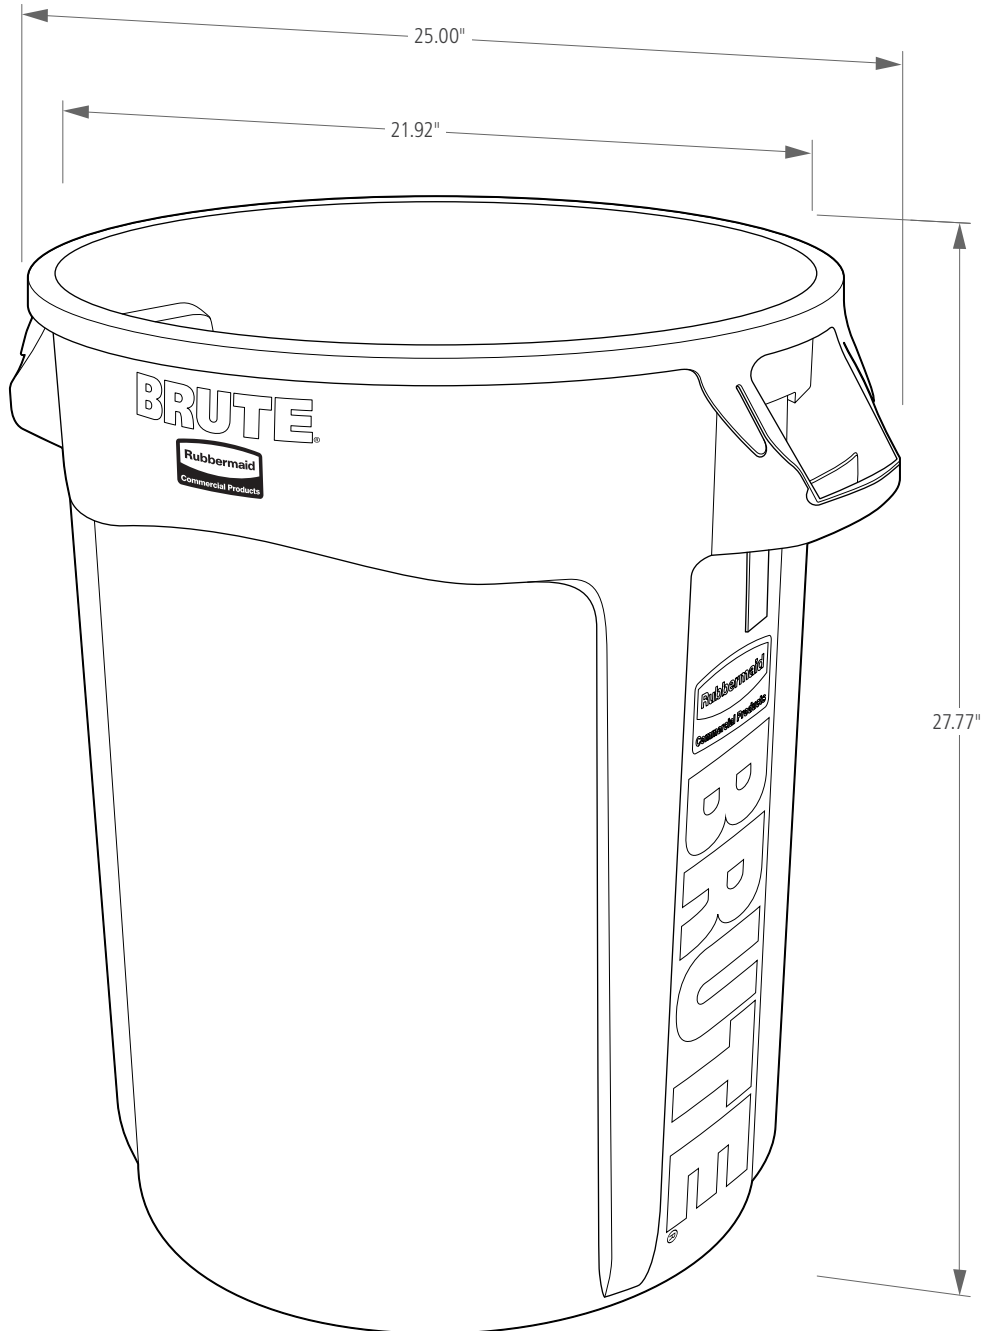

BRUTE® CONTAINERS

BRUTE® containers are guaranteed to never fade, warp, crack, or crush, with a proprietary design constructed with the highest quality material.

Features and Benefits:

- Venting channels make removing liners up to 50% easier, improving productivity and reducing the risk of injury
- Commercial-grade construction guaranteed to never fade, warp, crack, or crush
- Bag cinches secure liners, allowing for knot-free liner changes. Tested to 200,000 cycles
- Contoured base handles improve grip and ergonomics, reducing strain and improving efficiency
- Rim with rib-strengthened design increases strength and resists crushing
- Rounded handles make lifting and moving easier
- Reinforced base is specifically engineered to be dragged over rough surfaces in tough environments

2 & 21 Compliant

Vented BRUTE® 32-Gal. Container