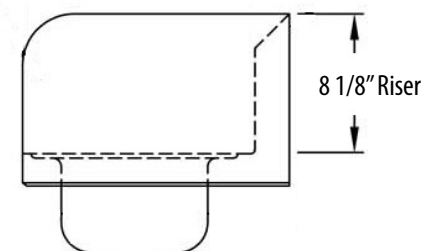

### Options:

- Upgraded Faucets
- Other Plumbing Accessories - Call For Details

Part Number	Unit Size (w x d)	Bowl Dim. (l x w x d)	Faucet / Spout Mounting	Side Splash	Included Faucet	Drain Size
BKHS-W-1410-SS	17" x 15 1/2"	14" x 10" x 5"	4" O.C. Splash	Dual	-	1 7/8"
BKHS-W-1410-RS	17" x 15 1/2"	14" x 10" x 5"	4" O.C. Splash	Right	-	1 7/8"
BKHS-W-1410-LS	17" x 15 1/2"	14" x 10" x 5"	4" O.C. Splash	Left	-	1 7/8"
BKHS-W-1410-SS-P-G	17" x 15 1/2"	14" x 10" x 5"	4" O.C. Splash	Dual	BKF-W-3G-G	1 7/8"
BKHS-W-1410-RS-P-G	17" x 15 1/2"	14" x 10" x 5"	4" O.C. Splash	Right	BKF-W-3G-G	1 7/8"
BKHS-W-1410-LS-P-G	17" x 15 1/2"	14" x 10" x 5"	4" O.C. Splash	Left	BKF-W-3G-G	1 7/8"
BKHS-W-1410-1-SS	17" x 15 1/2"	14" x 10" x 5"	1 Hole Splash	Dual	-	1 7/8"
BKHS-D-1410-SS	17" x 17"	14" x 10" x 5"	4" O.C. Deck	Dual	-	1 7/8"
BKHS-D-1410-SS-P-G	17" x 17"	14" x 10" x 5"	4" O.C. Deck	Dual	BKD-3G-G	1 7/8"