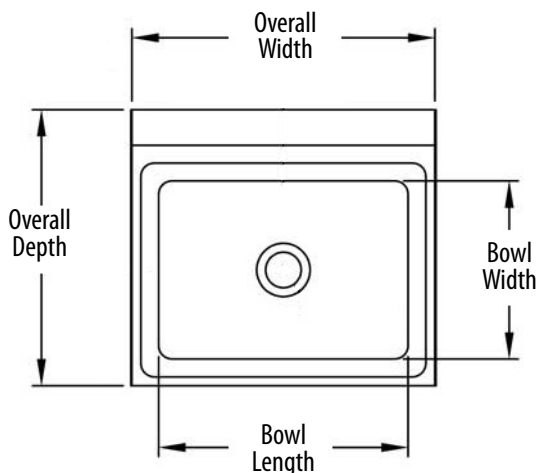

### Features:

- Wall Mounting Hardware Included
- Drain Included
- Accommodates 4" O.C. Faucets
- Marine Edge

### Options:

- Upgraded Faucets
- Other Plumbing Accessories - Call For Details

Part Number	Unit Size (w x d)	Bowl Dim. (l x w x d)	Faucet / Spout Mounting	Side Splash	Included Faucet	Drain Size
BKHS-W-1410-SS	17" x 15 1/2"	14" x 10" x 5"	4" O.C. Splash	Dual	-	1 7/8"
BKHS-W-1410-RS	17" x 15 1/2"	14" x 10" x 5"	4" O.C. Splash	Right	-	1 7/8"
BKHS-W-1410-LS	17" x 15 1/2"	14" x 10" x 5"	4" O.C. Splash	Left	-	1 7/8"
BKHS-W-1410-SS-P-G	17" x 15 1/2"	14" x 10" x 5"	4" O.C. Splash	Dual	BKF-W-3G-G	1 7/8"
BKHS-W-1410-RS-P-G	17" x 15 1/2"	14" x 10" x 5"	4" O.C. Splash	Right	BKF-W-3G-G	1 7/8"
BKHS-W-1410-LS-P-G	17" x 15 1/2"	14" x 10" x 5"	4" O.C. Splash	Left	BKF-W-3G-G	1 7/8"
BKHS-W-1410-1-SS	17" x 15 1/2"	14" x 10" x 5"	1 Hole Splash	Dual	-	1 7/8"
BKHS-D-1410-SS	17" x 17"	14" x 10" x 5"	4" O.C. Deck	Dual	-	1 7/8"
BKHS-D-1410-SS-P-G	17" x 17"	14" x 10" x 5"	4" O.C. Deck	Dual	BKD-3G-G	1 7/8"