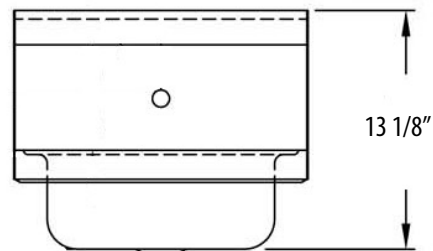

### Options:

- Upgraded Faucets
- Other Plumbing Accessories - Call For Details

Part Number	Unit Size (w x d)	Bowl Dim. (l x w x d)	Faucet / Spout Mounting	Side Splash	Included Faucet	Drain Size
BKHS-W-1410-SS	17" x 15 1/2"	14" x 10" x 5"	4" O.C. Splash	Dual	-	1 7/8"
BKHS-W-1410-RS	17" x 15 1/2"	14" x 10" x 5"	4" O.C. Splash	Right	-	1 7/8"
BKHS-W-1410-LS	17" x 15 1/2"	14" x 10" x 5"	4" O.C. Splash	Left	-	1 7/8"
BKHS-W-1410-SS-P-G	17" x 15 1/2"	14" x 10" x 5"	4" O.C. Splash	Dual	BKF-W-3G-G	1 7/8"
BKHS-W-1410-RS-P-G	17" x 15 1/2"	14" x 10" x 5"	4" O.C. Splash	Right	BKF-W-3G-G	1 7/8"
BKHS-W-1410-LS-P-G	17" x 15 1/2"	14" x 10" x 5"	4" O.C. Splash	Left	BKF-W-3G-G	1 7/8"
BKHS-W-1410-1-SS	17" x 15 1/2"	14" x 10" x 5"	1 Hole Splash	Dual	-	1 7/8"
BKHS-D-1410-SS	17" x 17"	14" x 10" x 5"	4" O.C. Deck	Dual	-	1 7/8"
BKHS-D-1410-SS-P-G	17" x 17"	14" x 10" x 5"	4" O.C. Deck	Dual	BKD-3G-G	1 7/8"