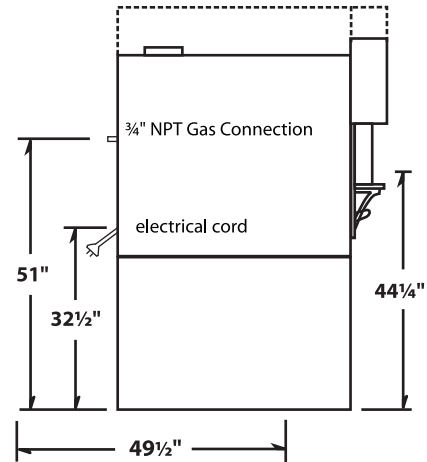

single side view