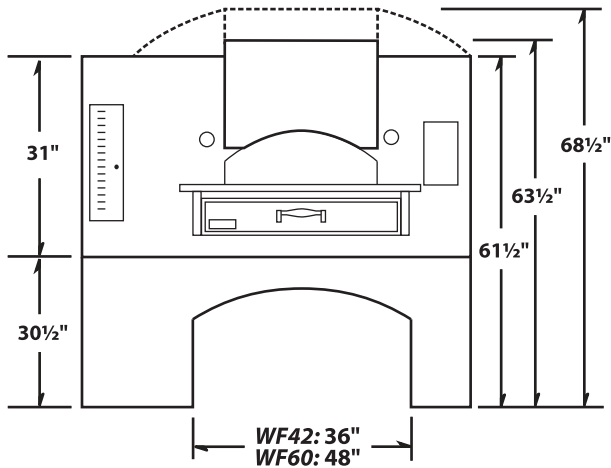

WAVE Series Flame Pizza Oven Specifications

Model No. WF42 & WF60

Phone: (631) 226-6688

FAX: (631) 226-6890

single front view