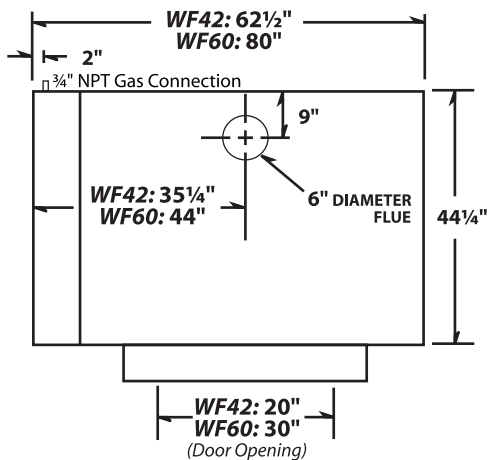

# WAVE Series Flame Pizza Oven Specifications

Model No. WF42 & WF60

Phone: (631) 226-6688

FAX: (631) 226-6890

single front view

single side view

top view

## specifications

	WF 42	WF 60
Height Single/Stacked	61.5" / 72.25"	61.5" / 72.25"
*add 2" for Flue on Flat Tops **add 5" for Dome Tops		
Depth x Length	44.25" x 62.5"	44.25" x 80"
Cooking Surface - Wave	36" x 36"	36" x 54"
Cooking Surface - MB	36" x 42"	36" x 60"
BTU's - Wave	130,000	155,000
BTU's - MB	90,000	115,000
Shipping Weight Single/Stacked	1600 lbs. / 2800 lbs.	2000 lbs. / 3600 lbs.

stacked front view

(over either MB42 or MB60)

stacked side view

(over either MB42 or MB60)