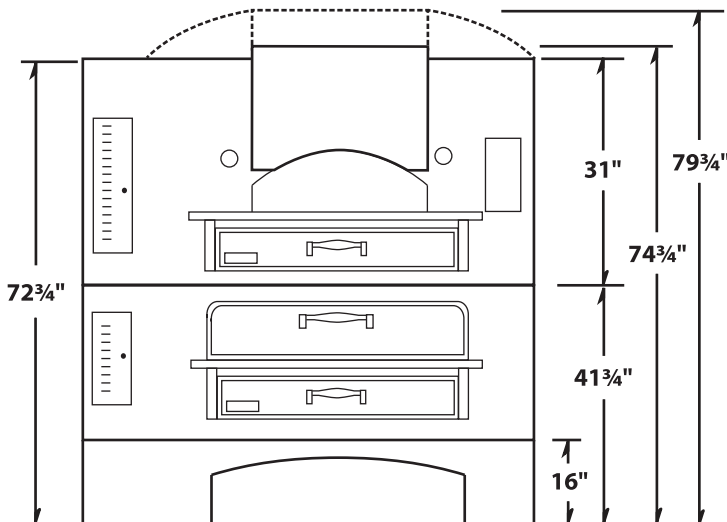

## specifications

	WF 42	WF 60
Height Single/Stacked	61.5" / 72.25"	61.5" / 72.25"
*add 2" for Flue on Flat Tops **add 5" for Dome Tops		
Depth x Length	44.25" x 62.5"	44.25" x 80"
Cooking Surface - Wave	36" x 36"	36" x 54"
Cooking Surface - MB	36" x 42"	36" x 60"
BTU's - Wave	130,000	155,000
BTU's - MB	90,000	115,000
Shipping Weight Single/Stacked	1600 lbs. / 2800 lbs.	2000 lbs. / 3600 lbs.

stacked front view

(over either MB42 or MB60)

stacked side view

(over either MB42 or MB60)