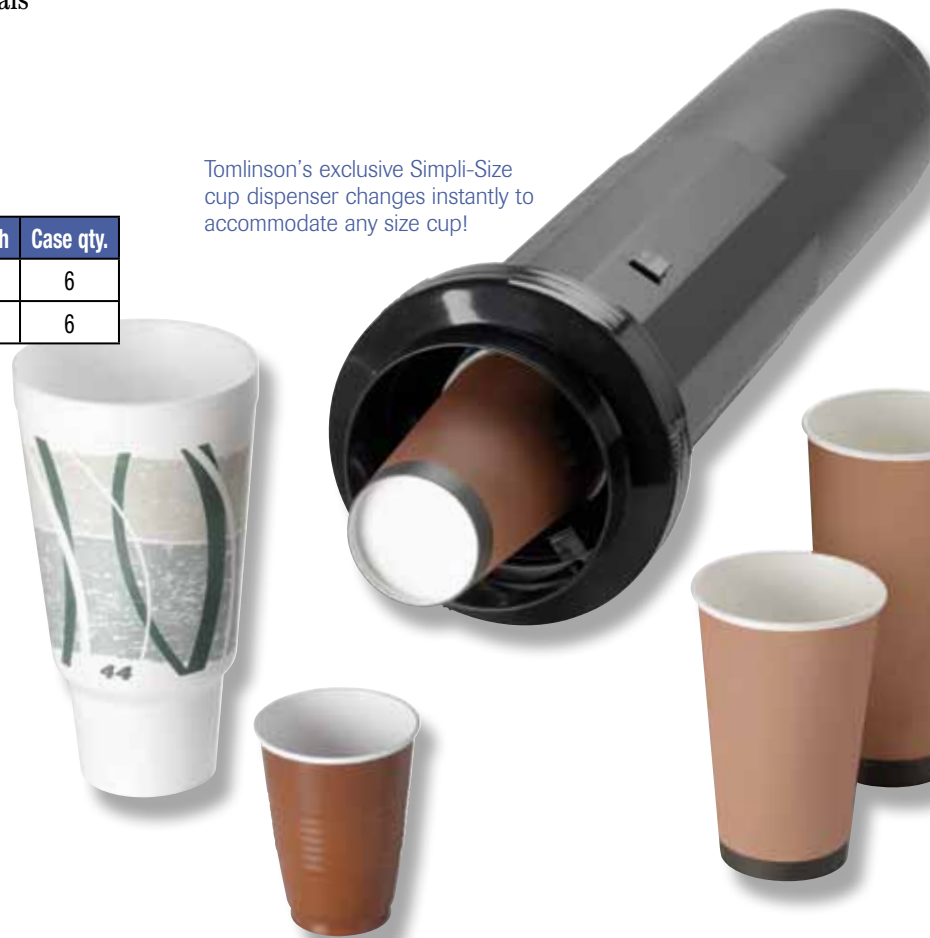

Call Tomlinson today and try it on for size!

*Patent pending

Simpli-Size™ Cup Dispenser

Simpli-Size™ Cup Dispenser

It's a real revolution in cup dispensers! Other cup dispensers require tedious adjustments to change cup sizes, but with one turn, all three Simpli-Size fingers adjust at once for simple, simultaneous, snap-into-place adjustment. Fast and easy!

- Spring-loaded dispenser for in-counter or in-cabinet use
- Easy to mount/install
- Can be installed vertically, horizontally, or diagonally
- Easy to clean/dishwasher safe
- Accurately and gently dispenses paper, plastic, and soft foam cups
- NSF listed
- Constructed of NSF-listed and FDA-grade materials
- 1-year warranty

Dispensers come in two sizes for the cup sizes you use most.

Size	Part No.	Lip Diameter	Length	Case qty.
Small/Medium	1023593	3" - 3-3/4" (76 - 95 mm)	23"	6
Medium/Large	1023095	3-3/4" - 4-3/8" (95 - 111 mm)	23"	6

With one simple twist, the dispenser adapts to fit "big gulp" cups or small coffee cups and every size in between.

Tomlinson's exclusive Simpli-Size cup dispenser changes instantly to accommodate any size cup!