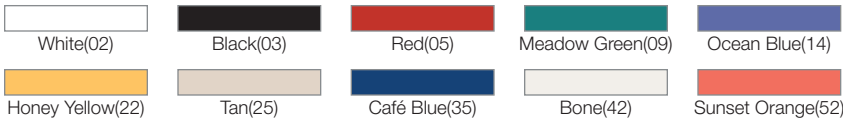

Safe for temperatures up to 212°F

Dishwasher safe

Maintains temperatures at or below 40°F for up to 4 hours*

Tabletop accessories available in coordinating colors

One year limited warranty

Prod No	Description	Color	Pack
Dallas Ware Narrow Rim Plates			
43500 ▲	10.25" Dinner Plate	02, 03, 05, 09, 14, 22, 25, 35, 42, 52	48 ea
43501 ▲	9" Dinner Plate	02, 03, 05, 09, 14, 22, 25, 35, 42, 52	48 ea
43503 ▲	7.25" Salad Plate	02, 03, 05, 09, 14, 22, 25, 35, 42, 52	48 ea
43504 ▲	6.5" Pie Plate	02, 25	48 ea
43505 ▲	5.63" Bread & Butter Plate	02, 25, 35	48 ea
Dallas Ware Compartment Plates			
43512 ▲	11", 1" D, 3-Compartment Plate	35	48 ea
43514 ▲	9.75", 1" D, 3-Compartment Plate	25, 35	36 ea
43516 ▲	9", 1.31" D, 3-Compartment Plate	02, 25	24 ea
Dallas Ware Oval Platters			
43560 ▲	12" x 8.5" Oval Platter	02, 03, 25, 35	24 ea
43563 ▲	9.25" x 6.25" Oval Platter	02, 03, 25, 35, 42	24 ea
Dallas Ware Bowls			
43520 ▲	16 oz, 5.75" Nappie Bowl	02, 25	48 ea
43521 ▲	14 oz, 5.5" Nappie Bowl	02, 03, 05, 09, 14, 22, 25, 35, 42, 52	48 ea
43522 ▲	14 oz, 5.5" Rim Nappie Bowl	02, 25, 35	24 ea
43525 ▲	13 oz, 5.25" Nappie Bowl	02, 25, 35	24 ea
43528 ▲	10 oz, 5" Nappie Bowl	02, 25, 35	48 ea
43529 ▲	10 oz, 5.88" Grapefruit Bowl	02, 03, 05, 09, 14, 22, 25, 35, 42, 52	48 ea
43531 ▲	4.75 oz, 4.5" Fruit Bowl	02, 25, 35	48 ea
43532 ▲	3.5 oz, 4.13" Fruit Bowl	02, 03, 05, 25, 35	48 ea
43533 ▲	6.5 oz Oval Fruit Dish	02	48 ea
43540 ▲	8 oz, 3.75" Bouillon Cup	02, 03, 05, 09, 14, 22, 25, 35, 42, 52	24 ea